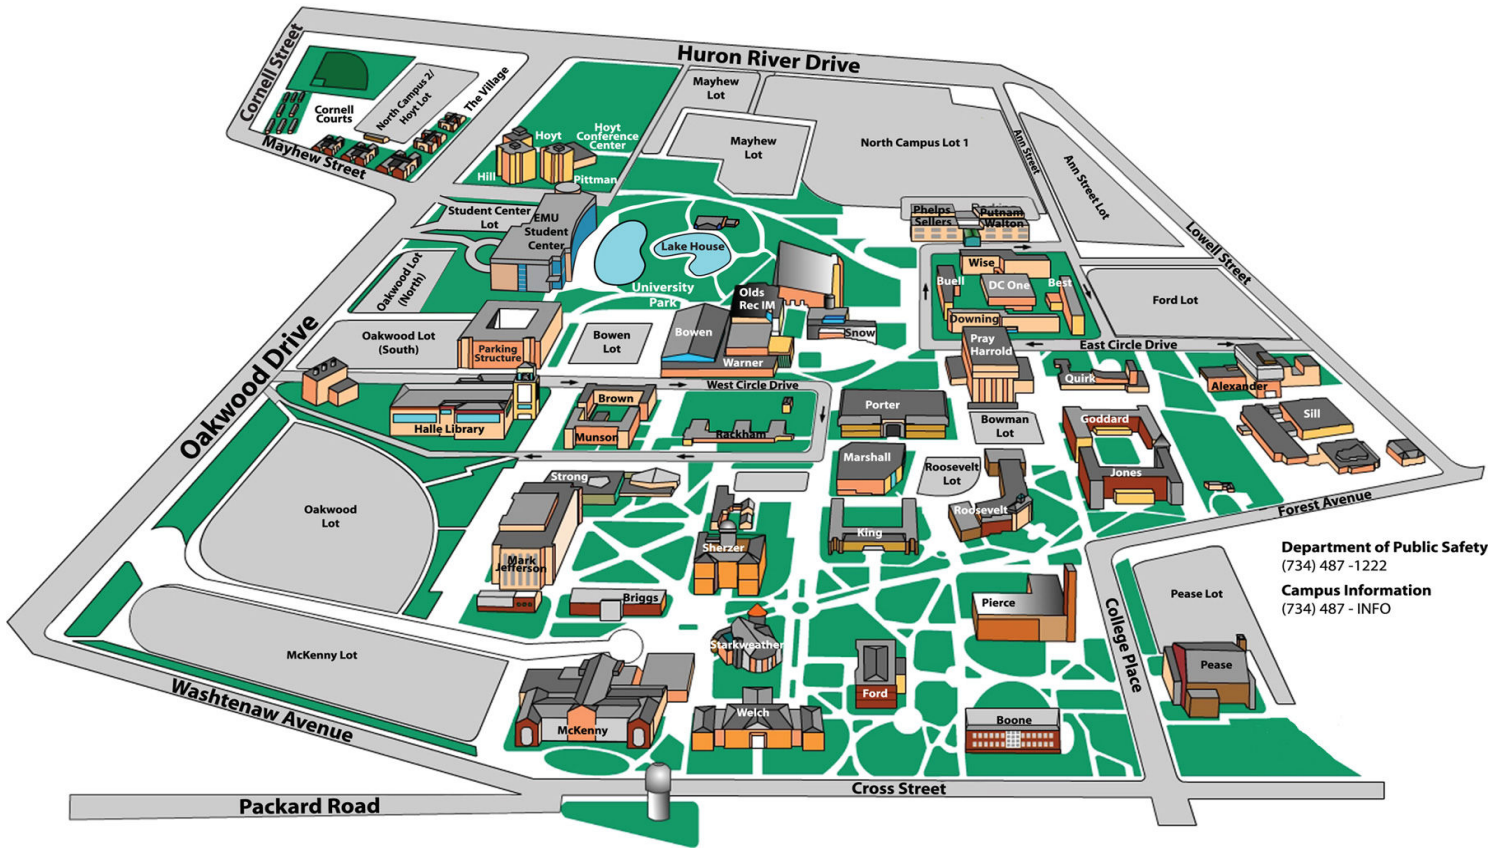

EASTERN MICHIGAN UNIVERSITY Campus Map

Department of Public Safety
(734) 487-1222
Campus Information
(734) 487-INFO