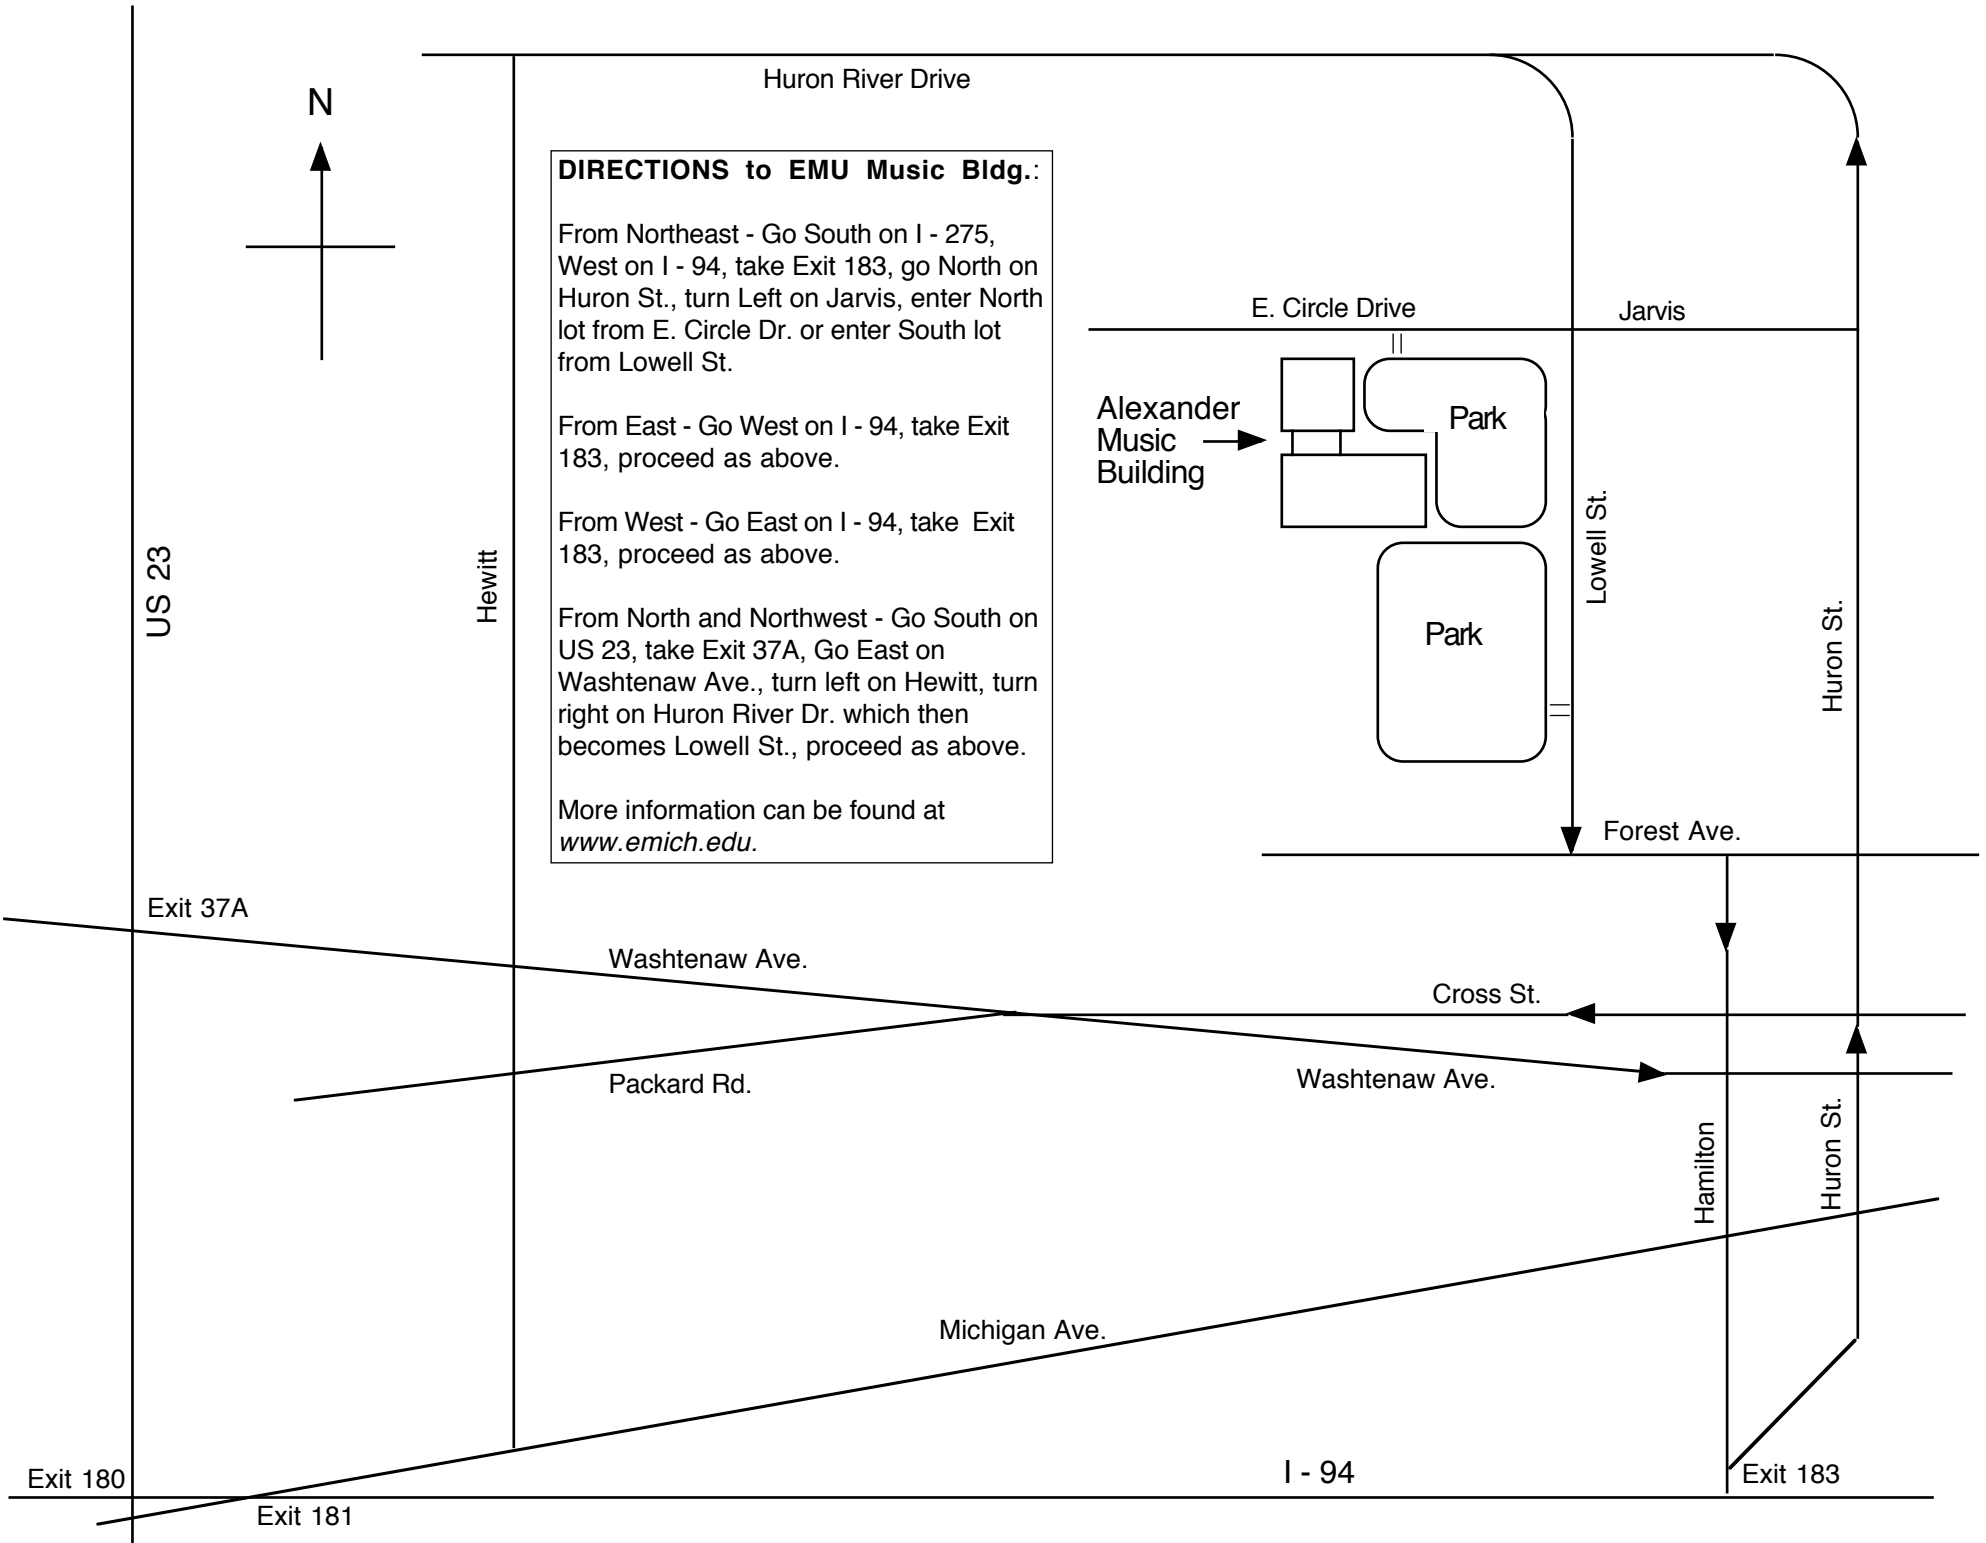

DIRECTIONS to EMU Music Bldg.:

From Northeast - Go South on I - 275, West on I - 94, take Exit 183, go North on Huron St., turn Left on Jarvis, enter North lot from E. Circle Dr. or enter South lot from Lowell St.

From East - Go West on I - 94, take Exit 183, proceed as above.

From West - Go East on I - 94, take Exit 183, proceed as above.

From North and Northwest - Go South on US 23, take Exit 37A, Go East on Washtenaw Ave., turn left on Hewitt, turn right on Huron River Dr. which then becomes Lowell St., proceed as above.

More information can be found at www.emich.edu.

US 23

Hewitt

Huron River Drive

E. Circle Drive

Jarvis

Alexander Music Building

Park

Washtenaw Ave.

Michigan Ave.

Hamilton

Huron St.

Exit 180

Exit 181

I - 94

Exit 183