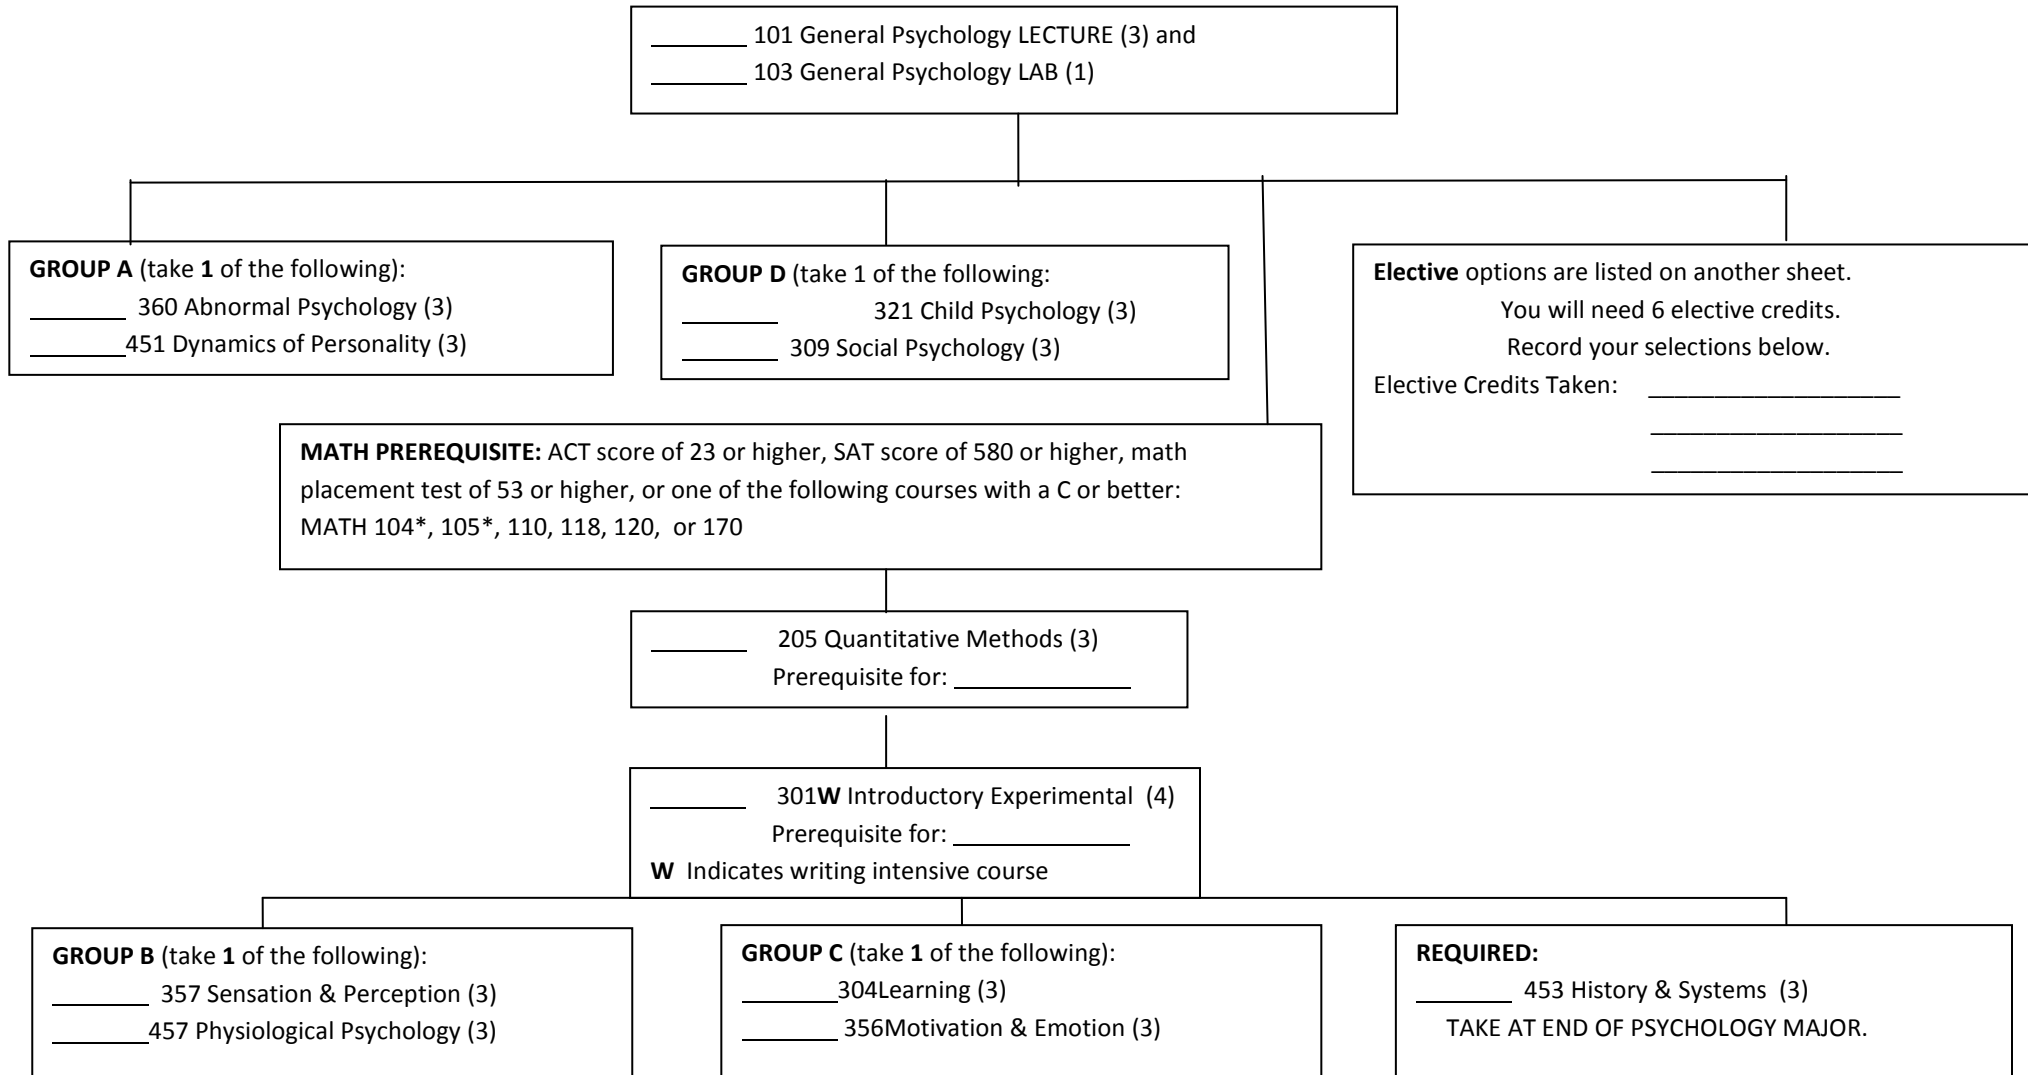

# PSYCHOLOGY MAJOR

32 HOURS<sup>Effective Winter 2010</sup>

Credit hours for each course are in parentheses next to course title.  
Indicate semester you complete each course on the line next to title.

**Note:** These new requirements are effective for students declaring a Psychology major after January 2010; Majors declared before this date are under the old requirements.

\*Indicates courses **Not** part of General Education requirements