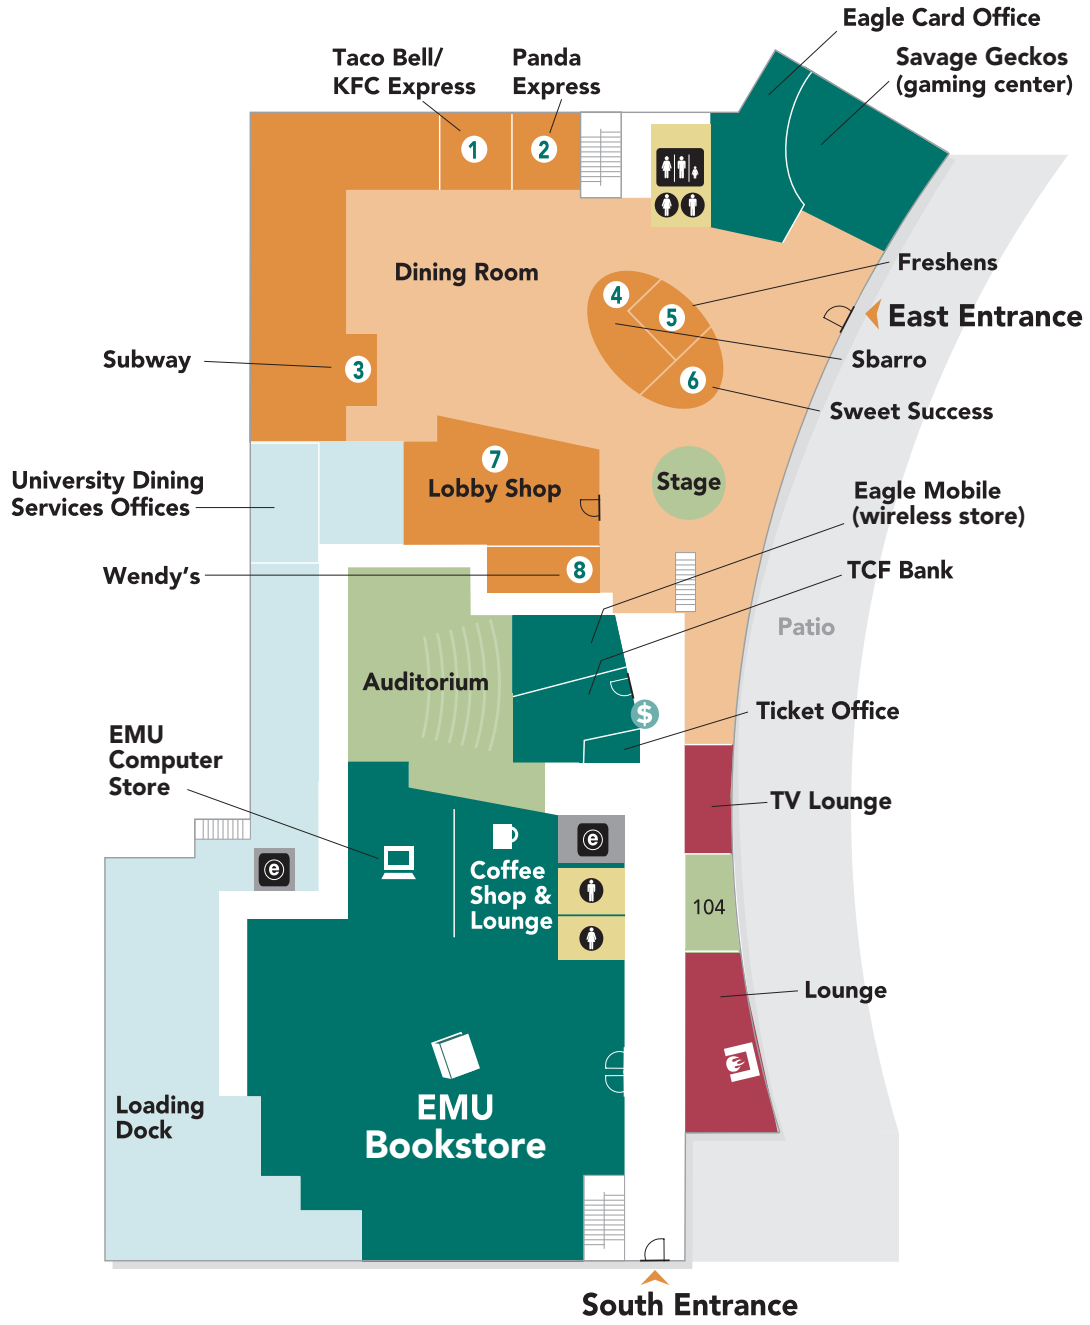

# Floor 1

## Legend

- |  |  |
|--|--|
|  Event/Conference Rooms  |  Elevators          |
|  Service Areas   |  Building Support   |
|  Food & Dining Areas   |  Art Gallery        |
|  Lounges   |  Information Center |
|  Fireplace   |  ATM                |
|  Restrooms   |  |
|  Family/Gender Neutral Restrooms with Diaper-changing Stations |  |

## Food & Dining

1. Taco Bell/KFC Express
2. Panda Express
3. Subway
4. Sbarro
5. Freshens Smoöthie Bar
6. Sweet Success
7. Lobby Shop
8. Wendy's
9. Starbucks