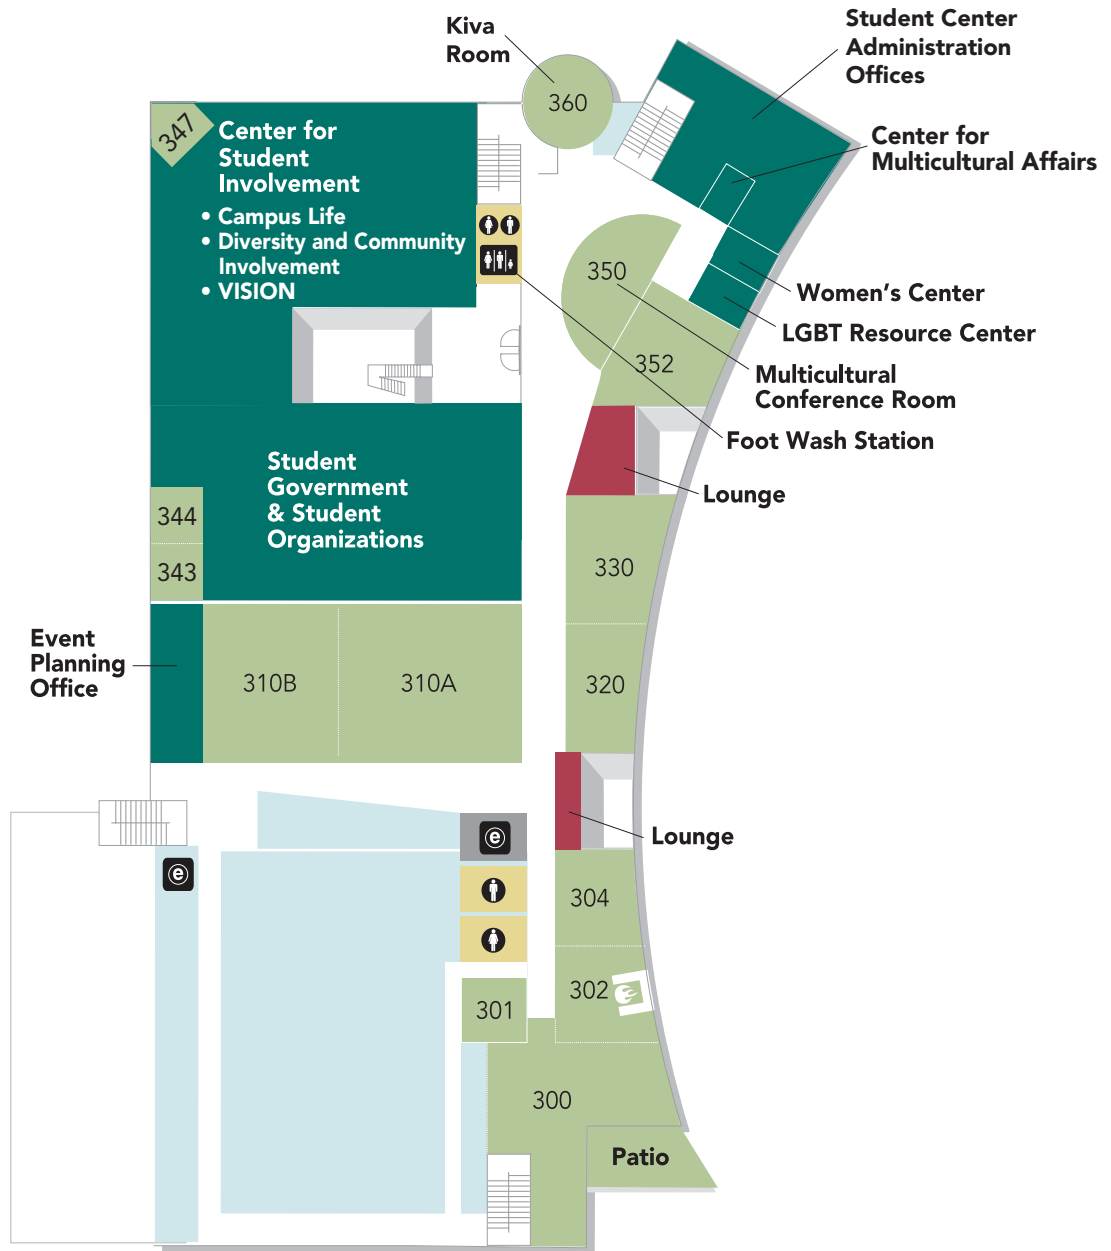

Floor 3

Legend

- | | |
|--|--|
|  Event/Conference Rooms |  Elevators |
|  Service Areas |  Building Support |
|  Food & Dining Areas |  Art Gallery |
|  Lounges |  Information Center |
|  Fireplace |  ATM |
|  Restrooms | |
|  Family/Gender Neutral Restrooms with Diaper-changing Stations | |

Food & Dining

1. Taco Bell/KFC Express
2. Panda Express
3. Subway
4. Sbarro
5. Freshens Smoöthie Bar
6. Sweet Success
7. Lobby Shop
8. Wendy's
9. Starbucks