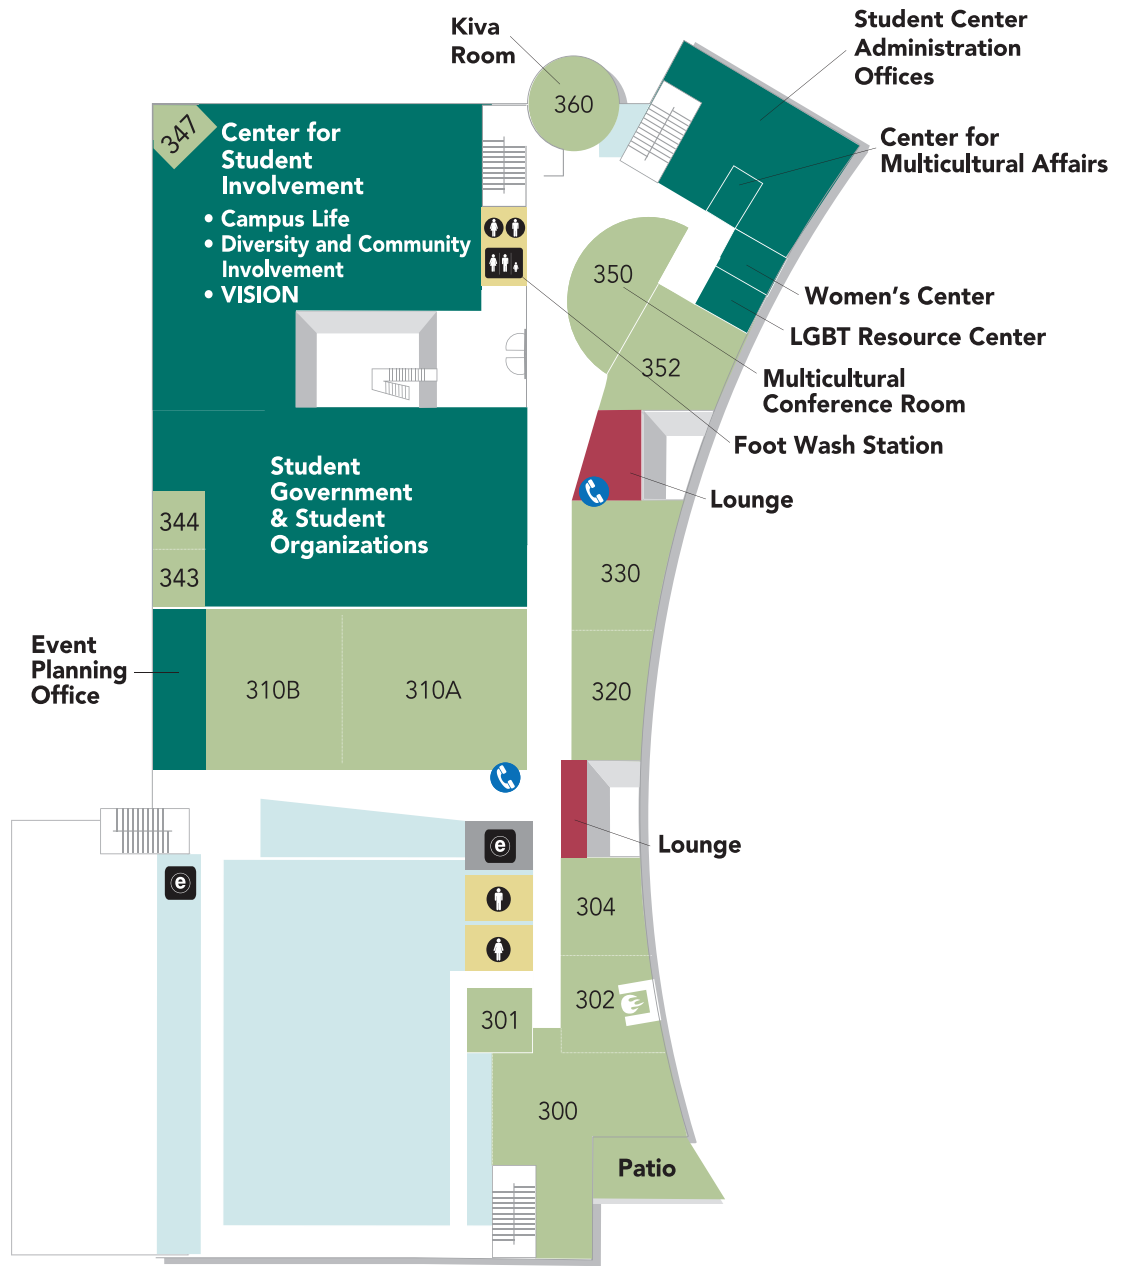

# Floor 3

## Legend

- |   |   |
|---|---|
| Event/Conference Rooms  | Elevators   |
| Service Areas   | Building Support                                    |
| Food & Dining Areas   | Art Gallery   |
| Lounges   | Information Center                                  |
| Fireplace   | ATM   |
| Restrooms   | Courtesy Phone                                      |
| Family/Gender Neutral Restrooms with Diaper-changing Stations | For more information, please contact Event Planning |

## Food & Dining

1. Taco Bell/KFC Express
2. Subway
  - GreenMarket Bistro
3. The Bistro Vegetarian
4. Sbarro
5. Jet Green Tea Smoothies
5. Dog Daze (Gourmet Hotdogs)
6. Lobby Shop
7. Wendy's
8. Starbucks