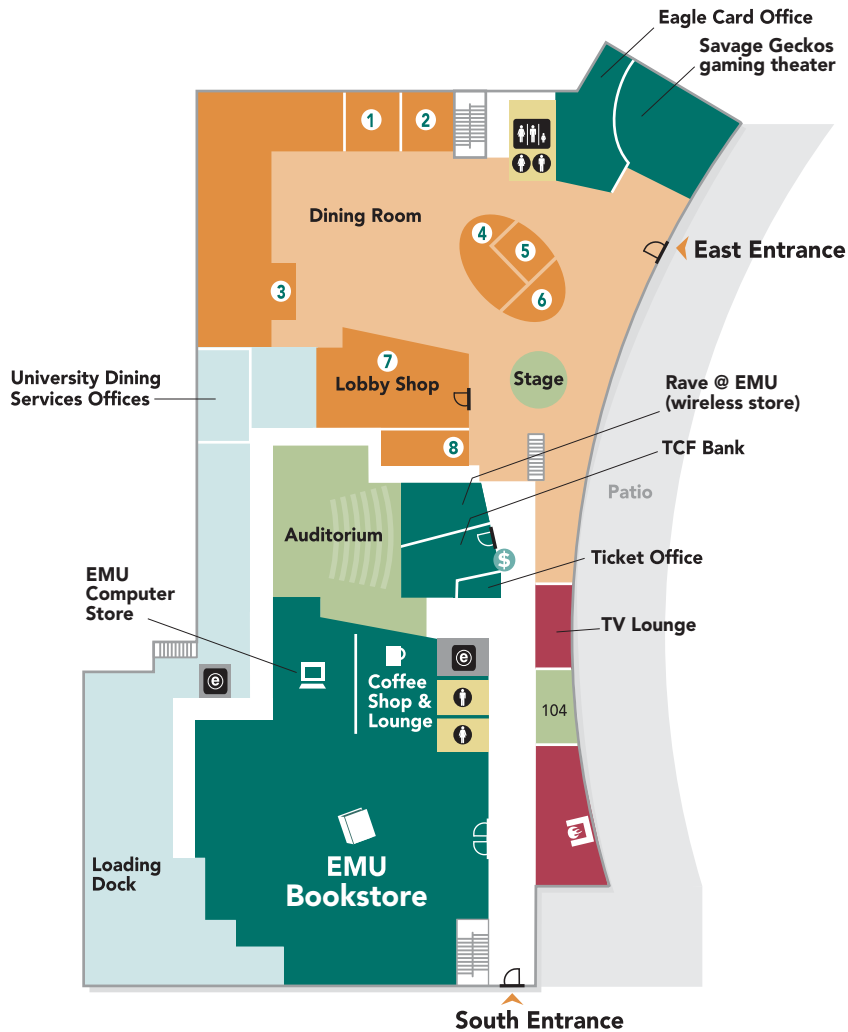

**Floor
1**

EMU Student Center

Legend

- Event/Conference Rooms
- Service Areas
- 1 Food & Dining Areas
- Lounges
- 🔥 Fireplace
- ♿ Restrooms
- ♿♿ Family/Gender Neutral Restrooms
- ⬆️ Elevators
- Building Support
- 🎨 Art Gallery
- ? Information Center
- 💰 ATM

Food & Dining

1. Taco Bell/KFC Express
2. Panda Express
3. Subway
4. Sbarro
5. Freshens Smoothie Bar
6. Sweet Success
7. Lobby Shop
8. Wendy's
9. Starbucks
(coming summer '07)