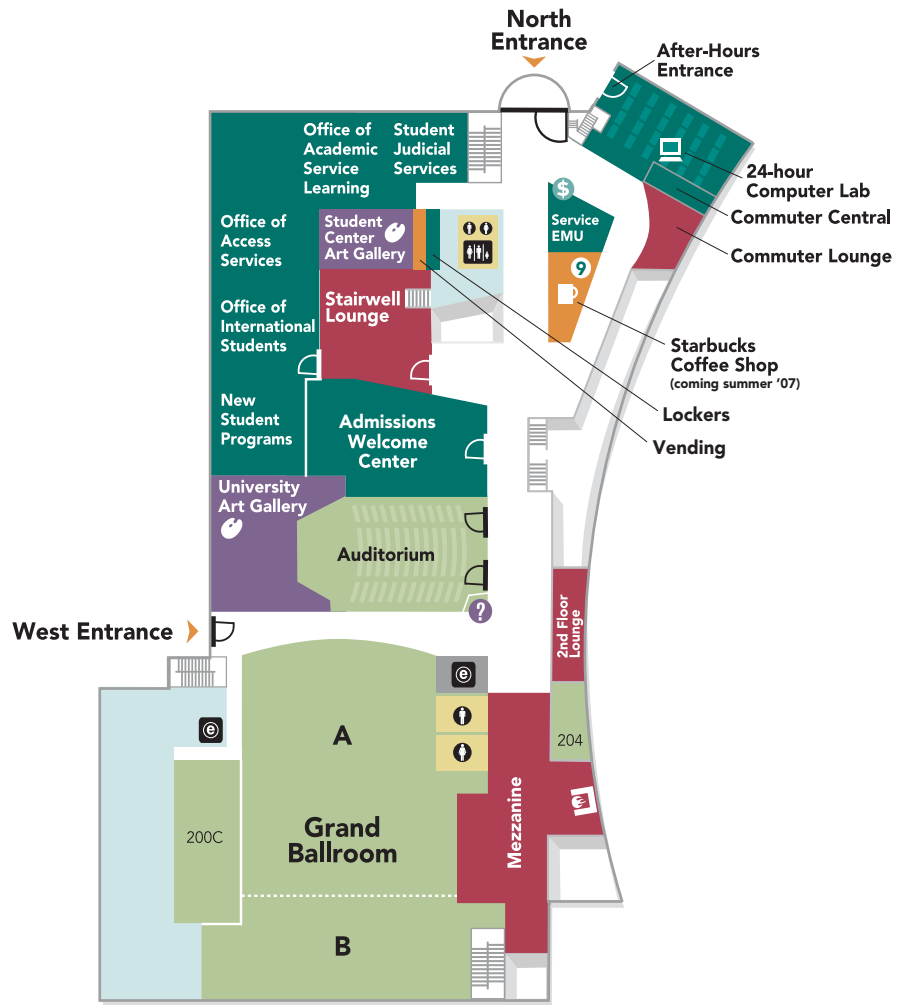

**Floor  
2**

**EMU Student Center**

**Legend**

- Event/Conference Rooms
- Service Areas
- 1 Food & Dining Areas
- Lounges
- 🔥 Fireplace
- ♿ Restrooms
- ♿♿ Family/Gender Neutral Restrooms
- Ⓜ Elevators
- Building Support
- 🎨 Art Gallery
- ? Information Center
- 💰 ATM