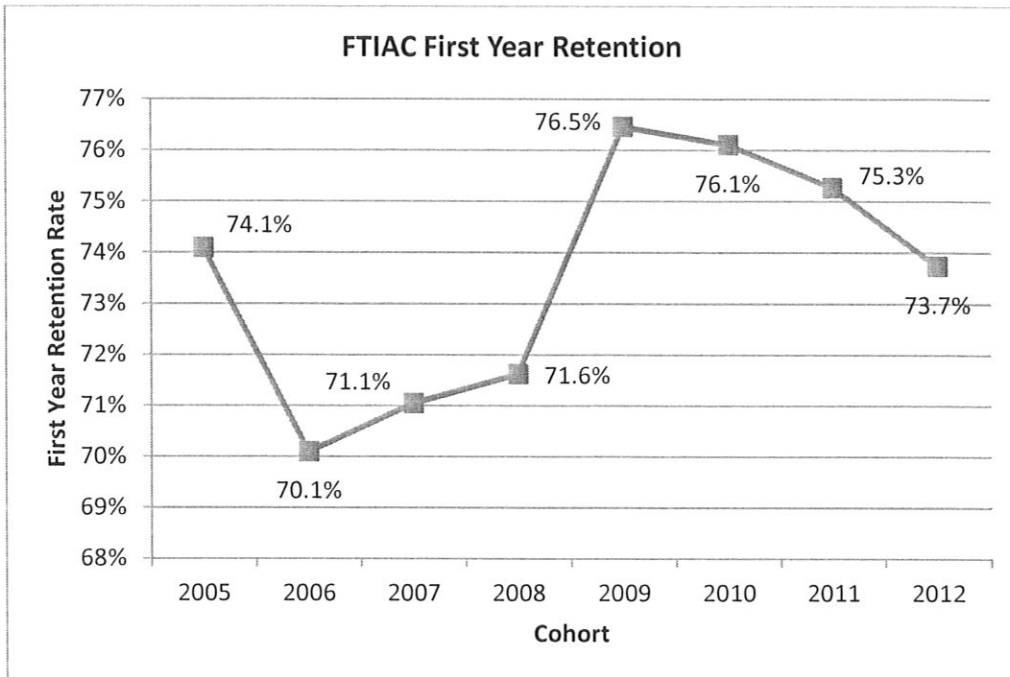

Eastern Michigan University  
FTIAC Retention and Graduation Rate Trends

EMU's First Time in Any College (FTIAC) first to second year retention rates and 6-year graduation rates have fluctuated. FTIAC student cohorts are defined as all full-time students who have not sought a degree from another institution of higher education who matriculate in the summer and fall of the cohort year. Graduation rates are cumulative and include all students who graduate with a bachelor's degree within 6 years after matriculation. These two rates are the standards used within higher education to measure student success at an institution.