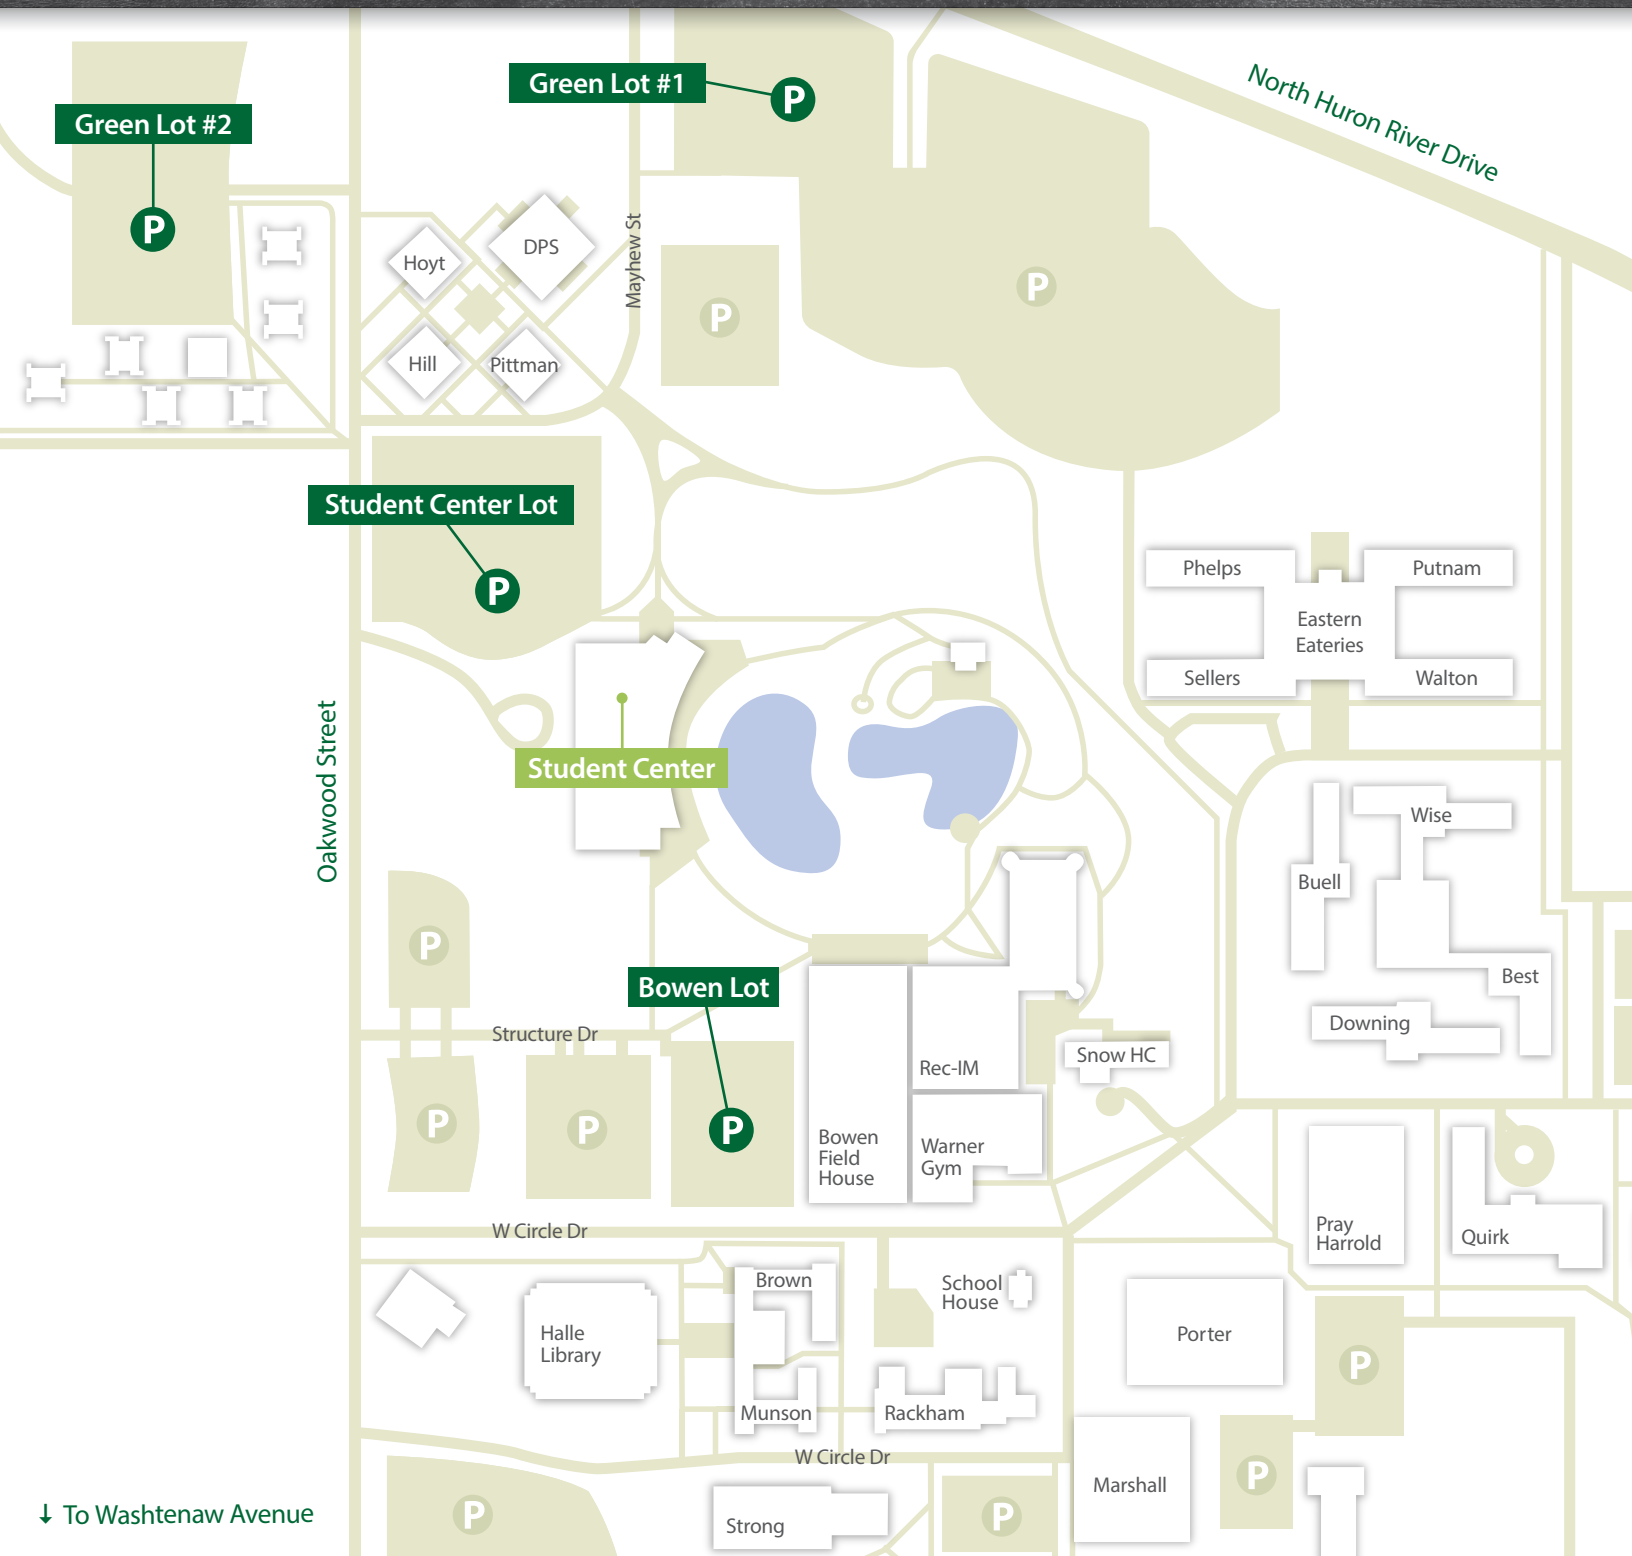

WHERE TO PARK ON CAMPUS

STUDENT CENTER LOT: 900 Oakwood Dr., Ypsilanti, MI 48197

For Daily Campus Visits: Please park in the Student Center Lot. If full, please park in the Bowen Lot.

For Other Admissions Events: Please park in the Student Center Lot. If full, please park in Green Lot #1 or Green Lot #2.

↓ To Washtenaw Avenue