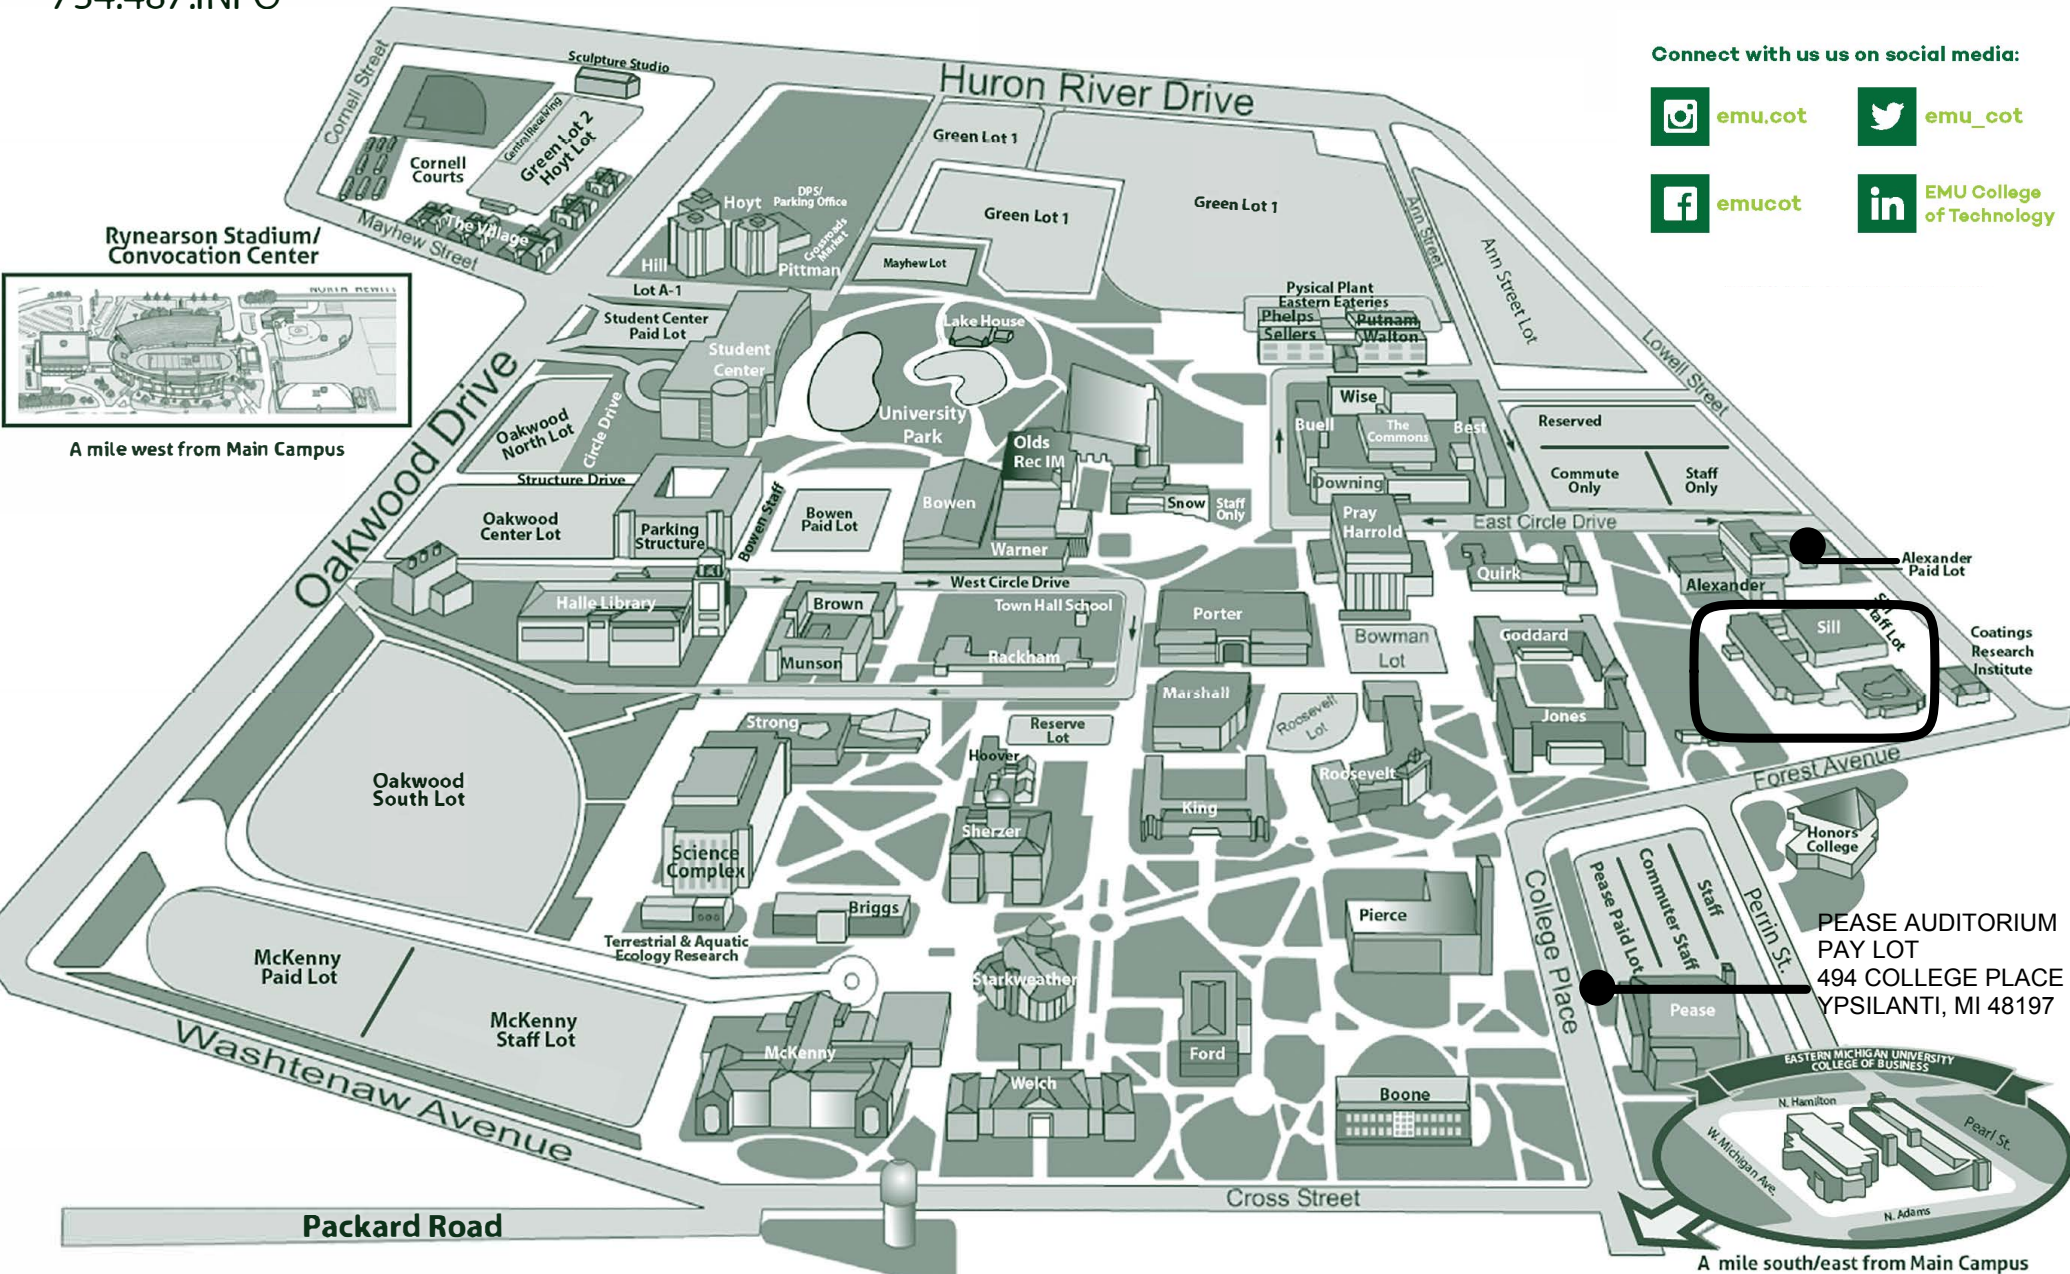

# EMU CAMPUS MAP

Connect with us on social media:

emu.cot

emu\_cot

emucot

EMU College  
of Technology

Rynearson Stadium/  
Convocation Center

A mile west from Main Campus

PEASE AUDITORIUM  
PAY LOT  
494 COLLEGE PLACE  
YPSILANTI, MI 48197

A mile south/east from Main Campus

EMICH.EDU/COT/ADVISING