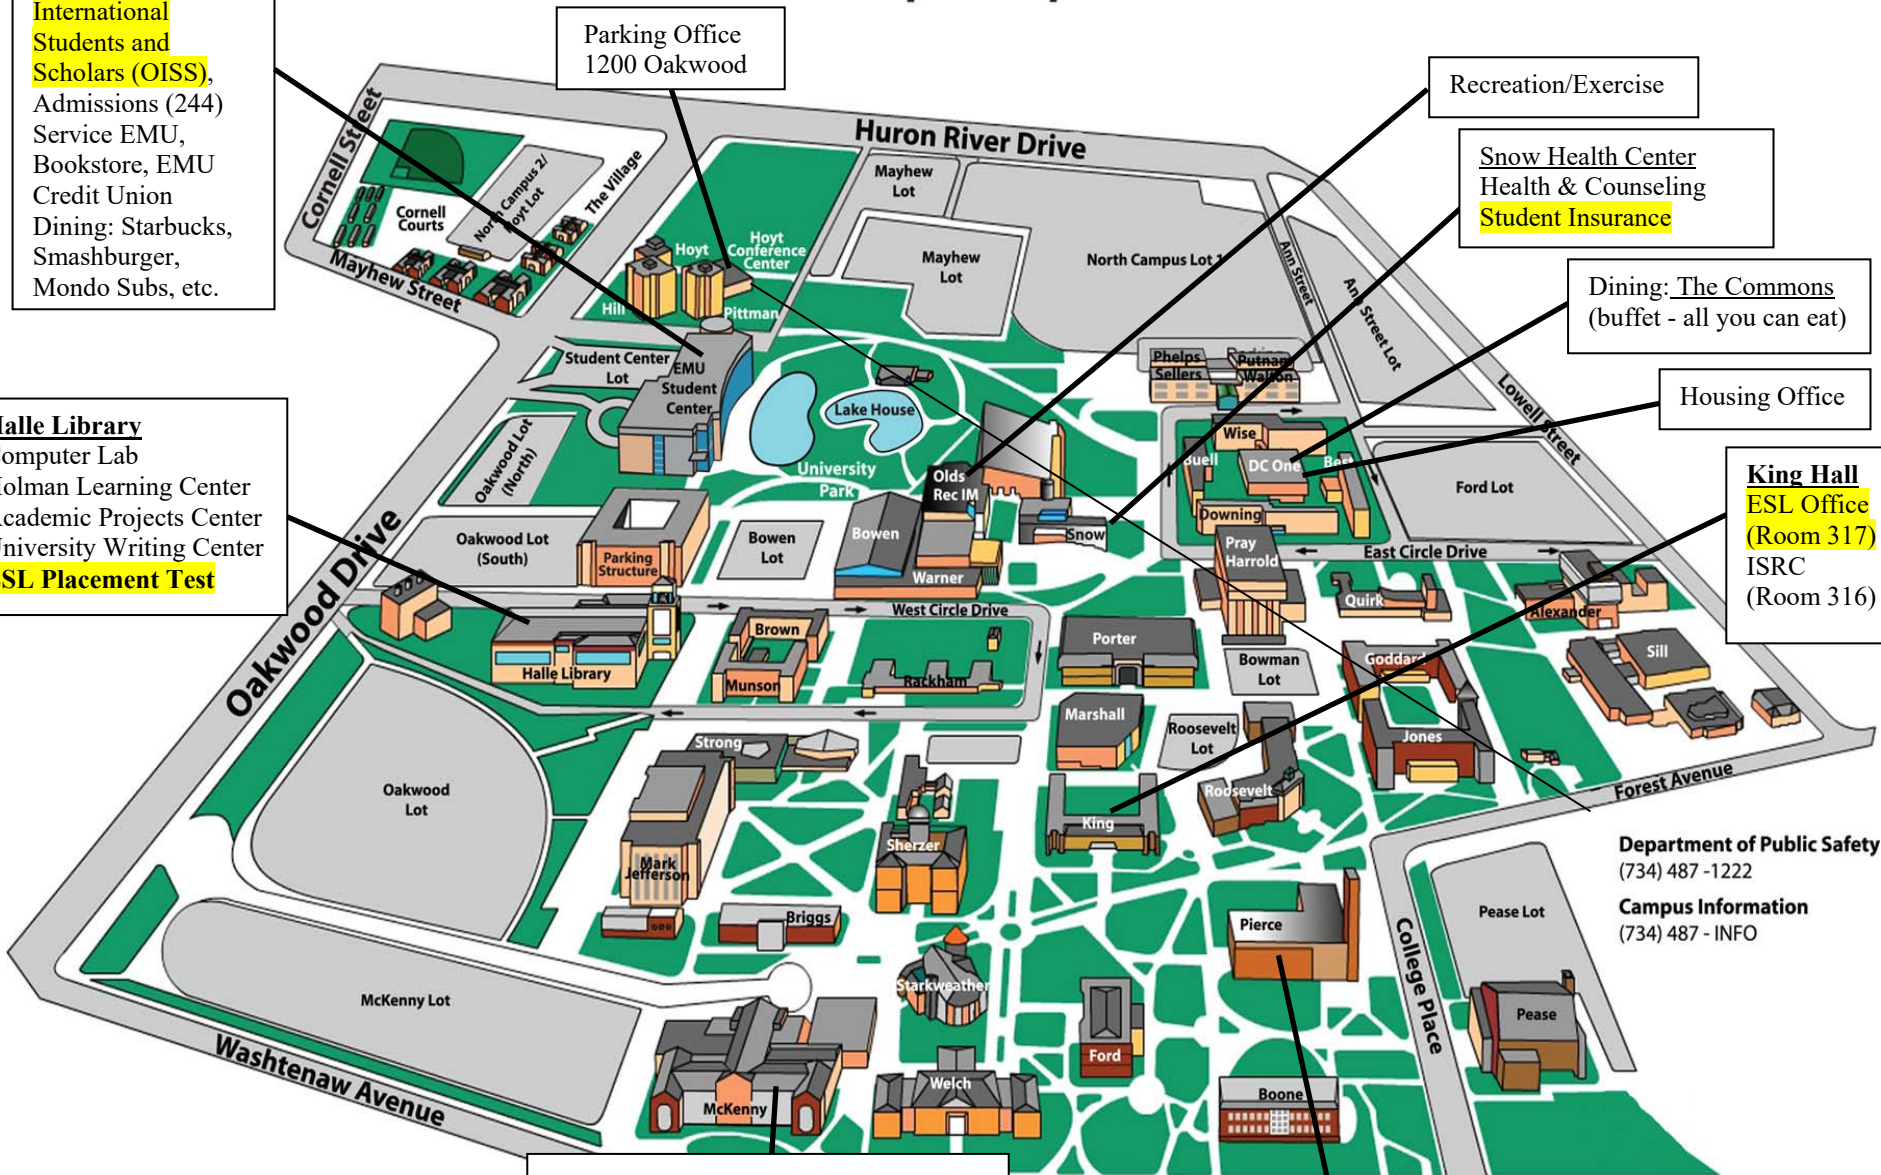

EASTERN MICHIGAN UNIVERSITY Campus Map

Student Center
Office of International Students and Scholars (OISS), Admissions (244) Service EMU, Bookstore, EMU Credit Union Dining: Starbucks, Smashburger, Mondo Subs, etc.

Halle Library
Computer Lab
Holman Learning Center
Academic Projects Center
University Writing Center
ESL Placement Test

Parking Office
1200 Oakwood

Recreation/Exercise

Snow Health Center
Health & Counseling
Student Insurance

Dining: **The Commons**
(buffet - all you can eat)

Housing Office

King Hall
ESL Office (Room 317)
ISRC (Room 316)

Department of Public Safety
(734) 487-1222
Campus Information
(734) 487-INFO

McKenny Hall: University Advising & Career Development Center - Room 200
Dining: Chik-fil-A, Eagle Cafe

Pierce Hall: Student Accounting (2nd floor), Financial Aid (4th floor), **Eagle Card Office (ID card) – Room 203**

Packard Road

Cross Street