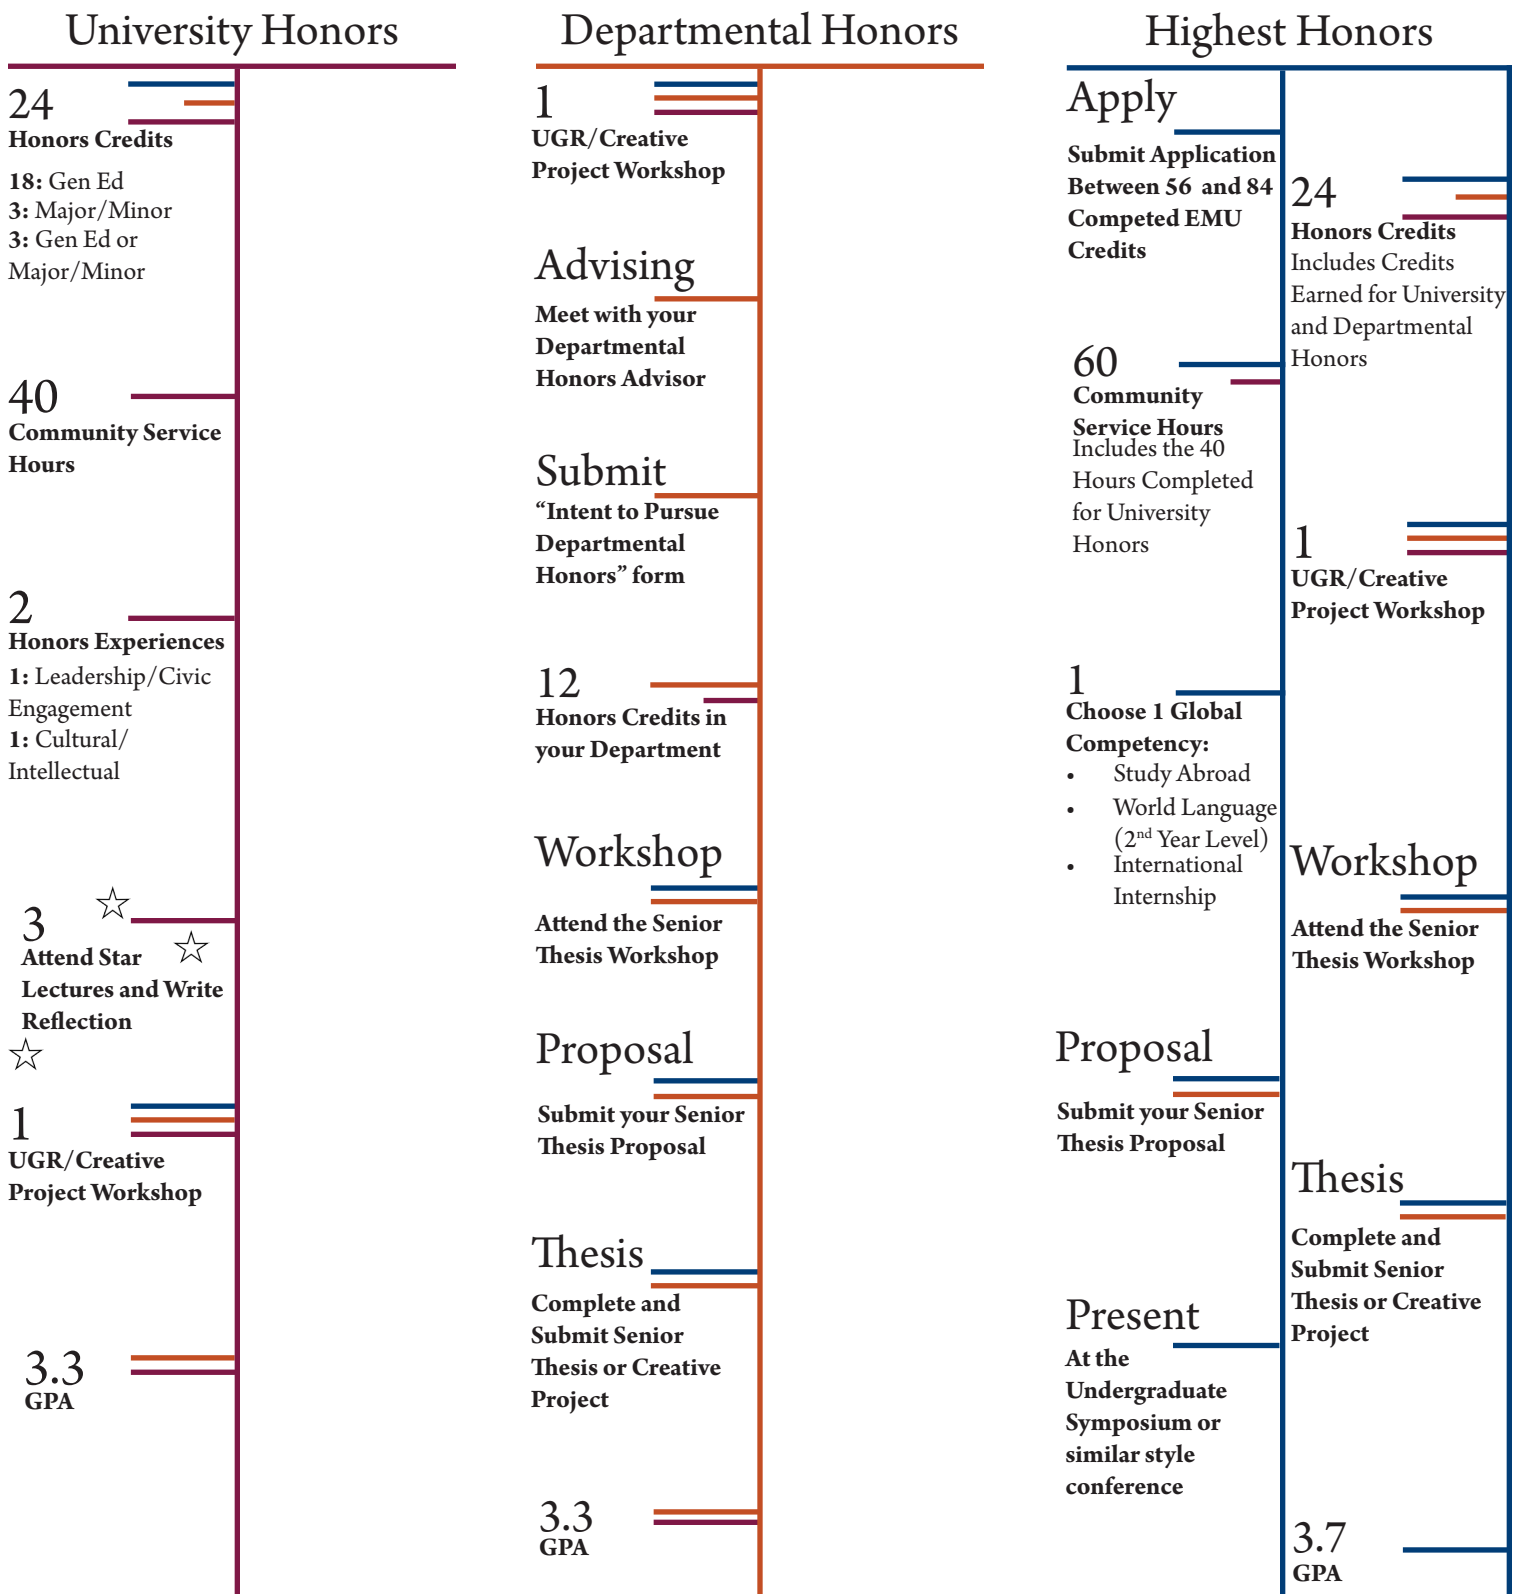

Soaring on The Honors College Path

For a more detailed breakdown of Honors Types requirements, please refer to the Comparative Look handout.
 Based on the 2013 - present handbook.

Color Key
 University Honors (purple line)
 Departmental Honors (orange line)
 Highest Honors (blue line)
 Multiple colors indicates that the requirement fulfills multiples types of Honors.

Stay Connected with The Honors College Community!
 @EMUHonors