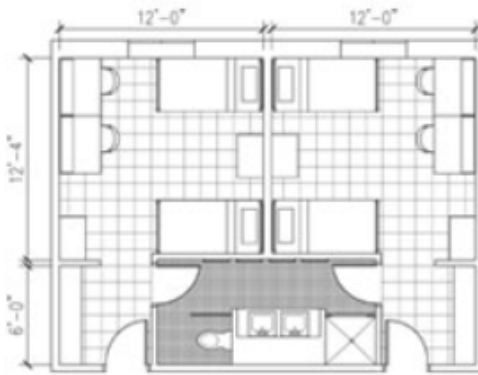

Suite Measurements

- Bedroom area: 12' x 12'
- Bathroom area: 6' x 13' 2"
- Closet area: 6' x 6'
- Bed: 78" x 39"
- Mattress: twin extra-long
- Clearance under bed: standard 11"
- Dresser: 38.5" x 31.5" x 19"
 - Four drawers
- Desk: 30" x 39.5" x 30"
- Closet: 64" x 72"
 - Shared by two residents
- Window: 62.5" x 48"