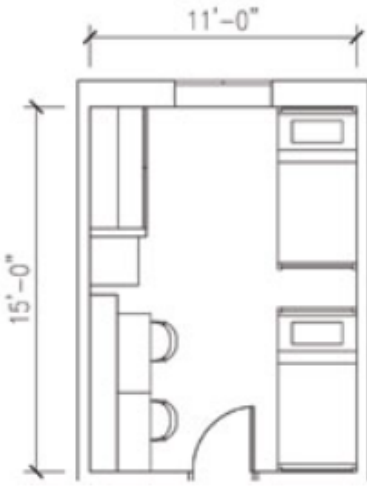

# Suite Measurements

- Bedroom area: 11 1/2' x 15'
- Bed: 79" x 39"
  - Mattress: twin extra-long
  - Clearance under bed:
    - Standard: 4"
    - Lifted: 31"
- Dresser: 48" x 30" x 24"
  - Four drawers
- Desk: 30" x 39" x 30"
- Closet: 54" x 60"
  - Shared by two residents
- Window: 72" x 49"