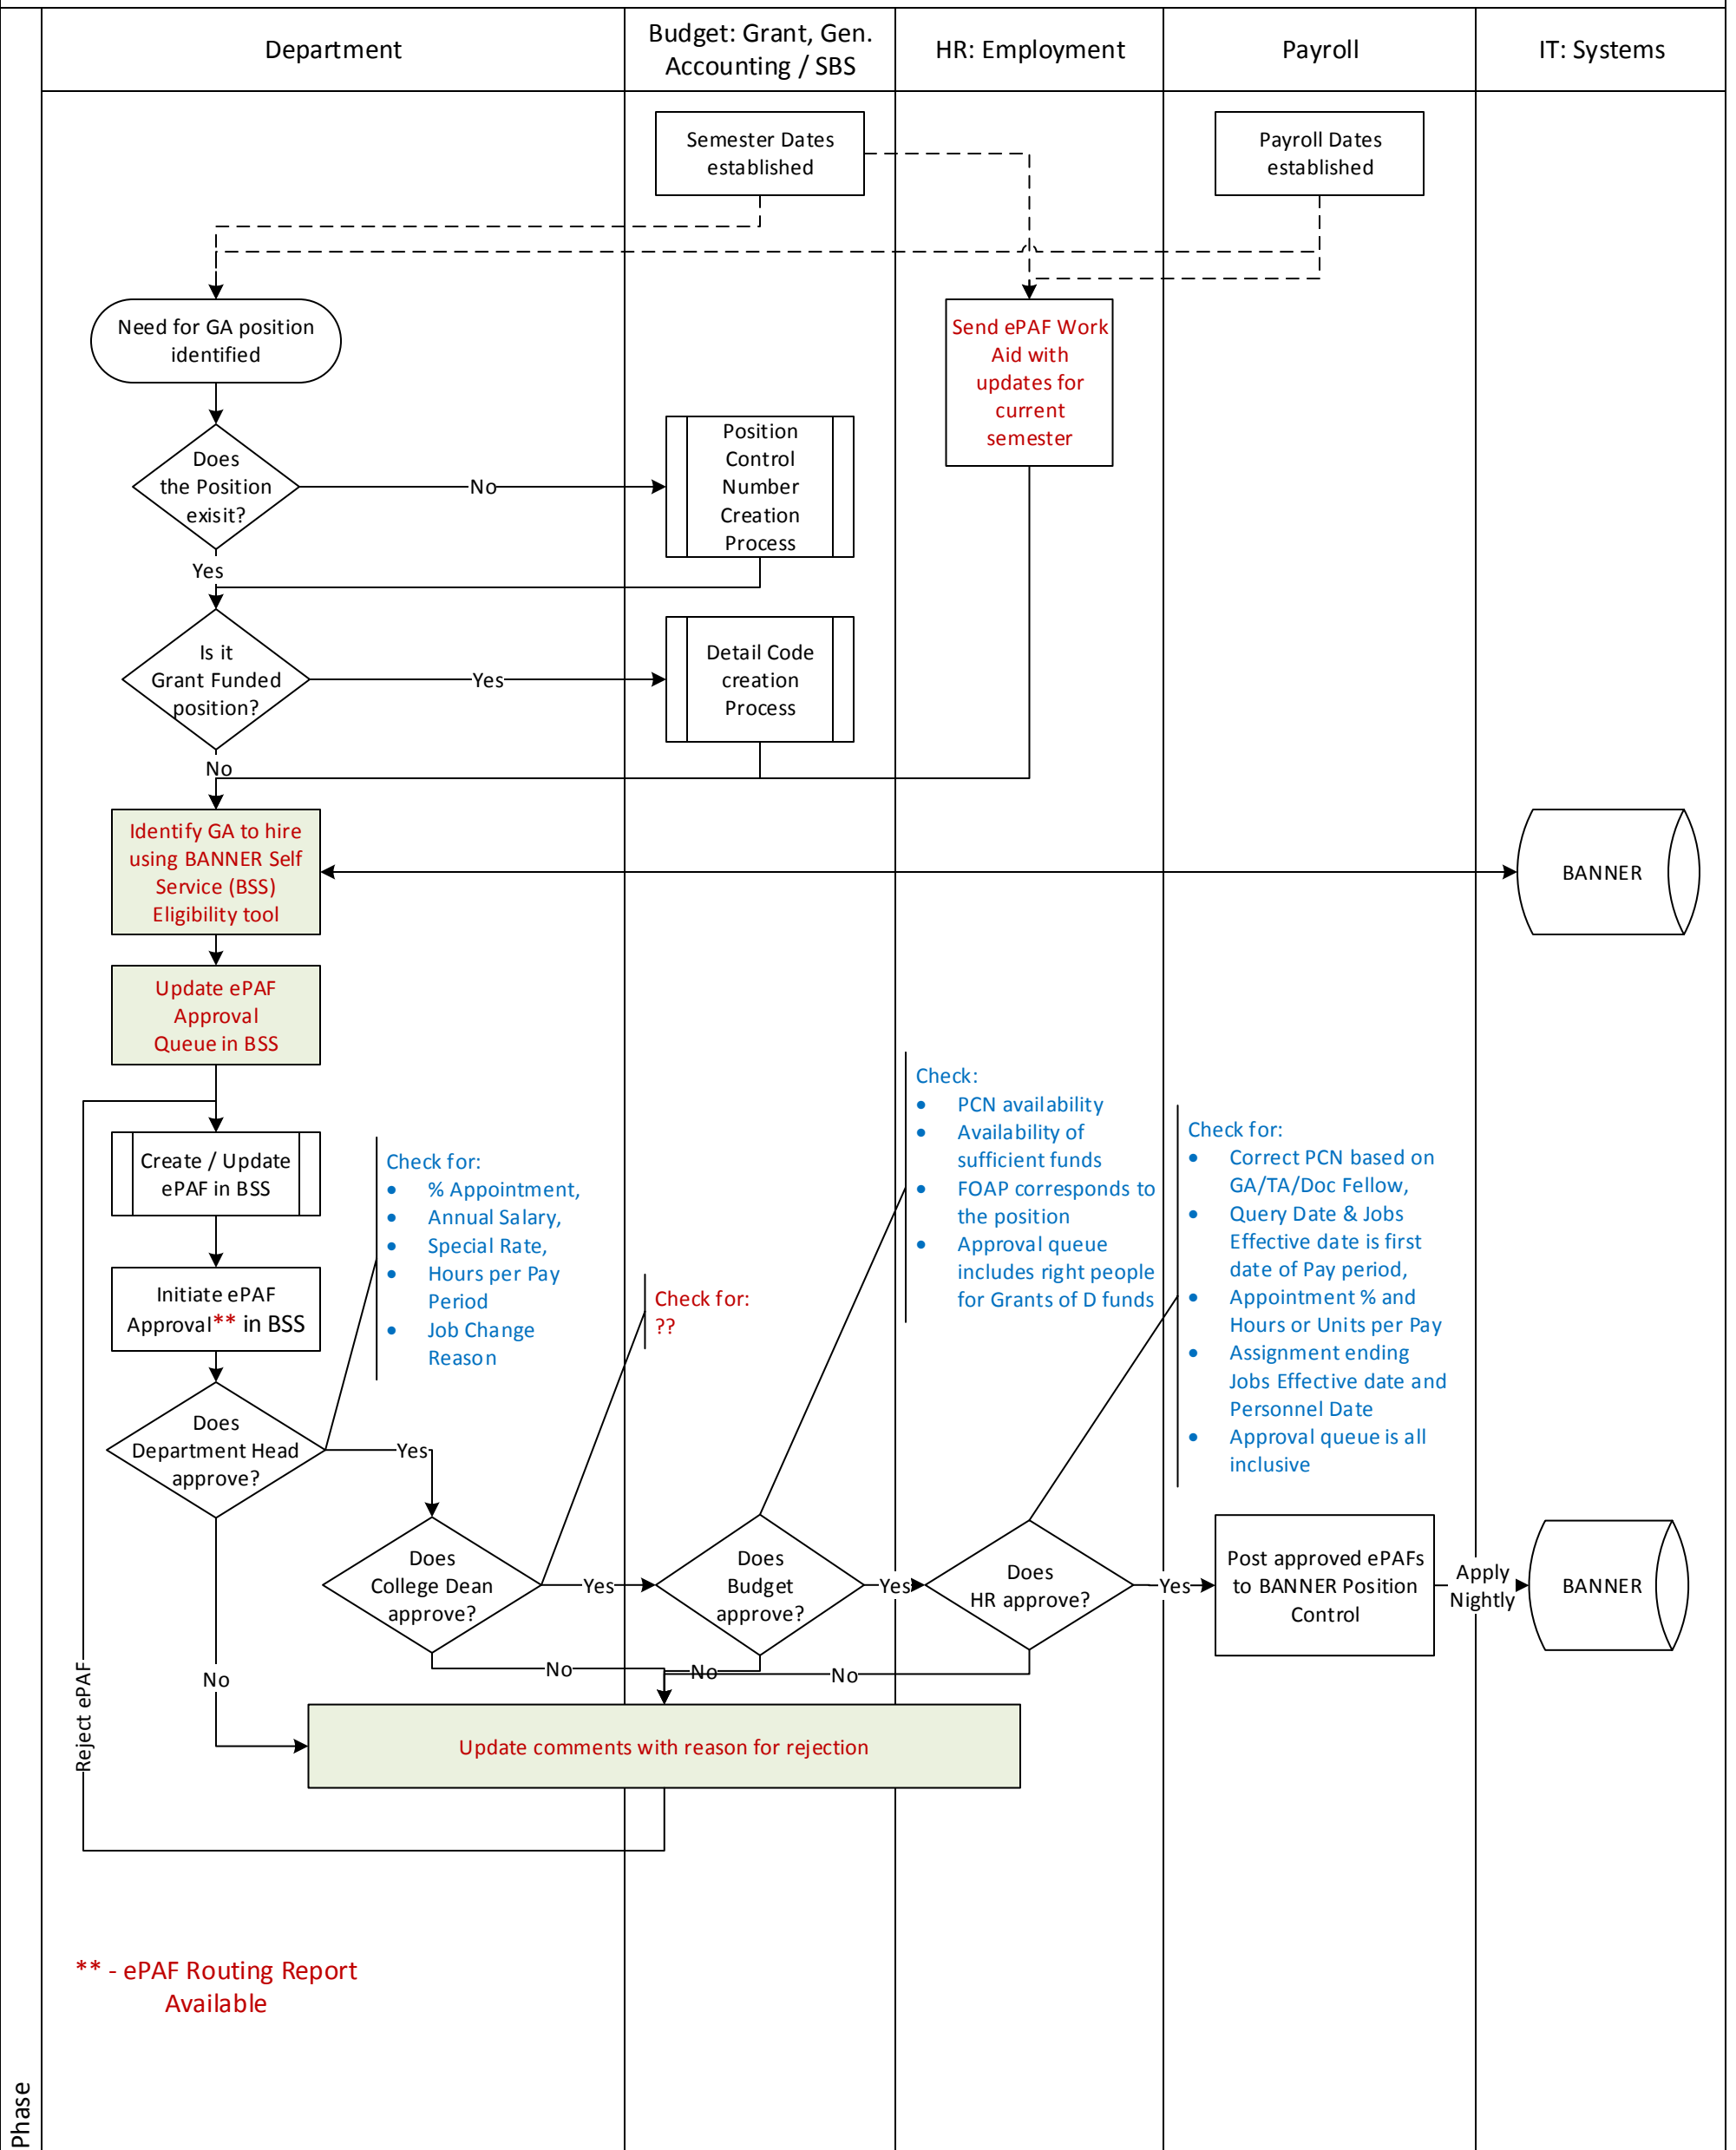

GA ePAF Process Map

Phase