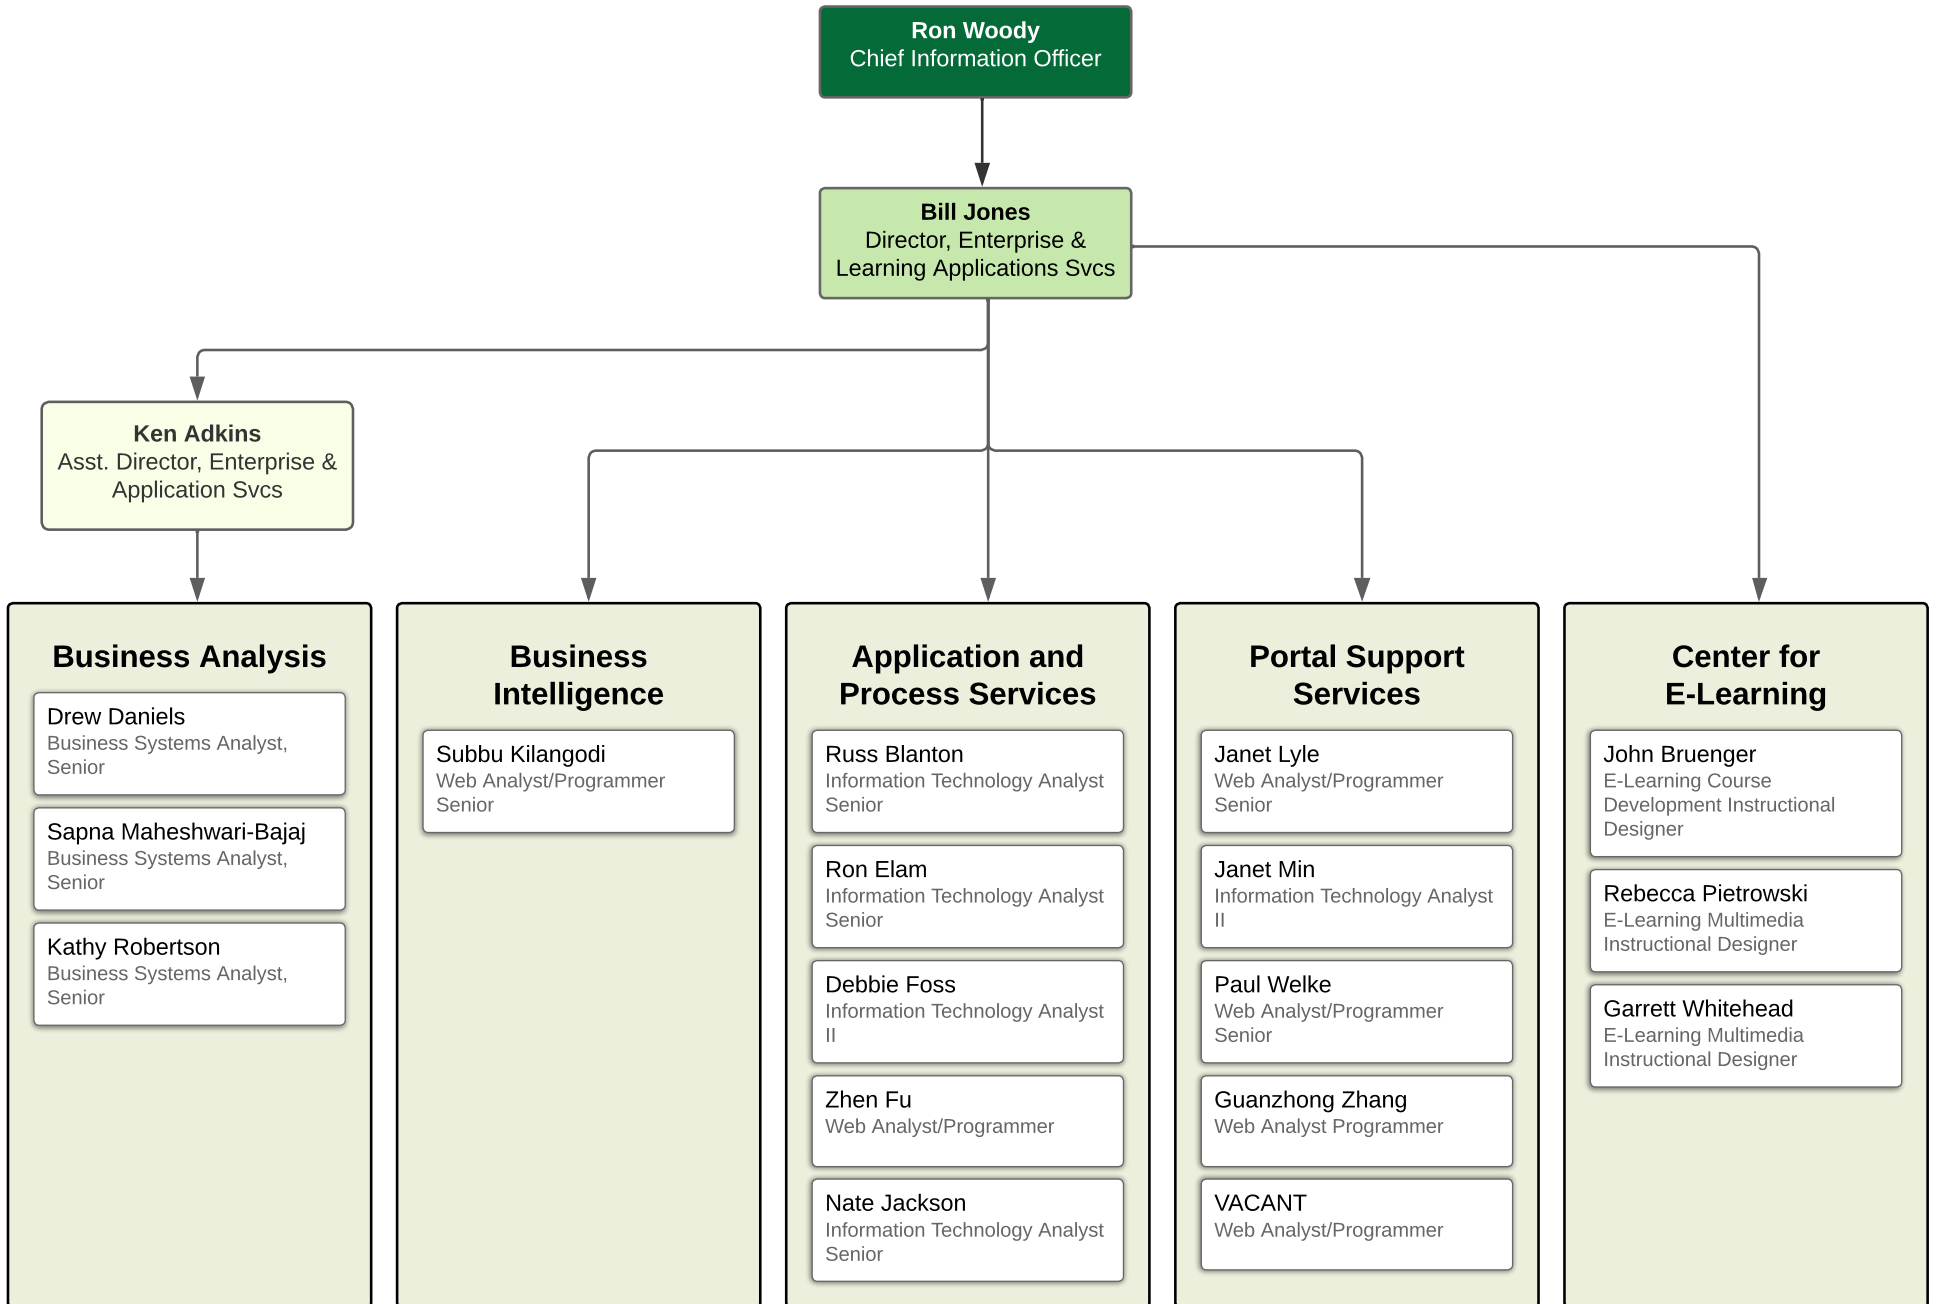

## Office of the CIO

EASTERN MICHIGAN UNIVERSITY  
**Information Technology**

# Desktop and Classroom Technology

# Network and Systems Services

# Enterprise Operations