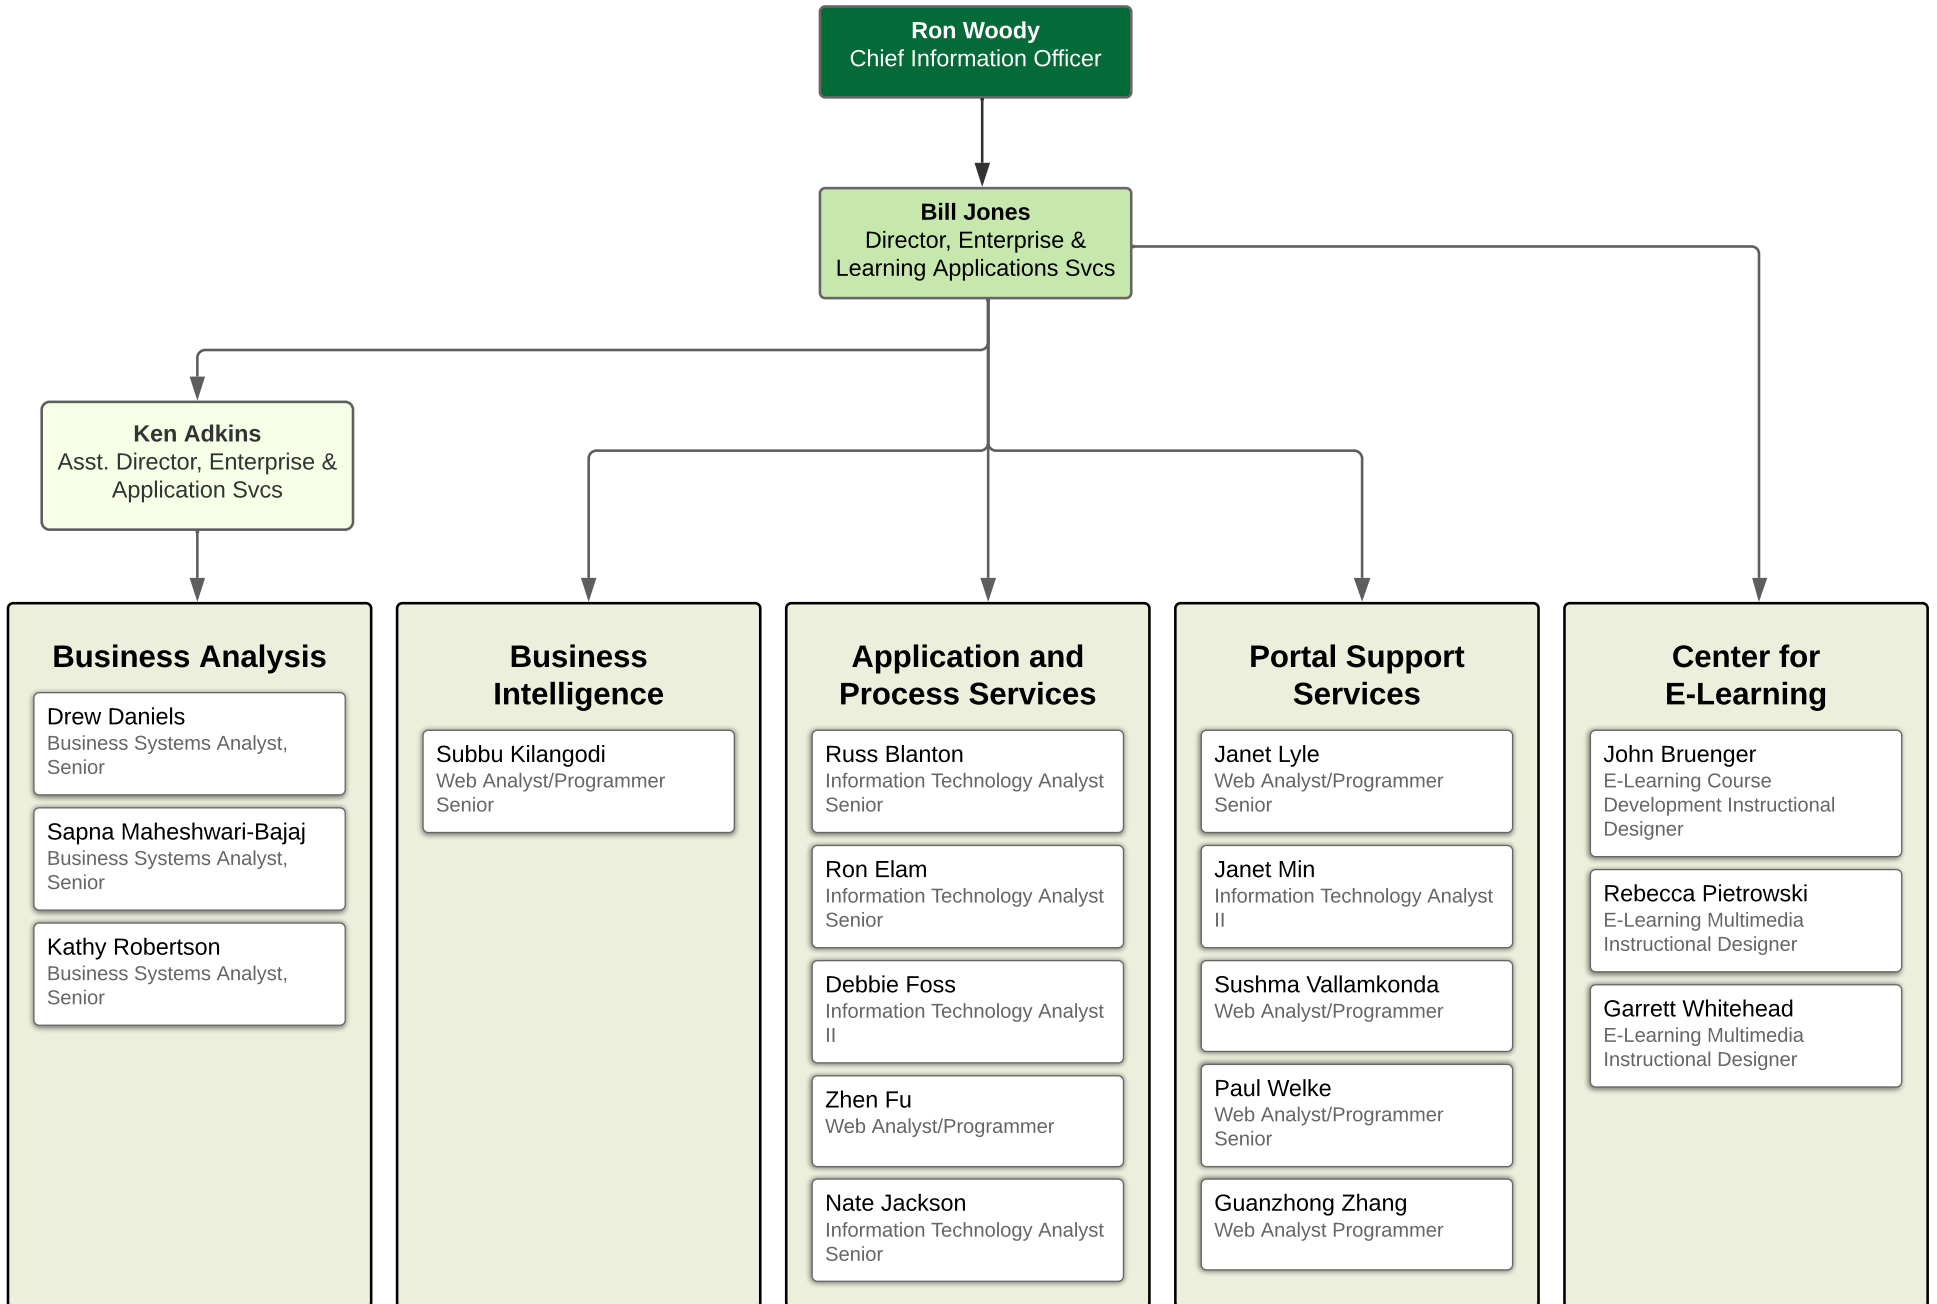

## Office of the CIO

EASTERN MICHIGAN UNIVERSITY  
**Information Technology**

# Desktop and Classroom Technology

# Network and Systems Services

# Enterprise Operations