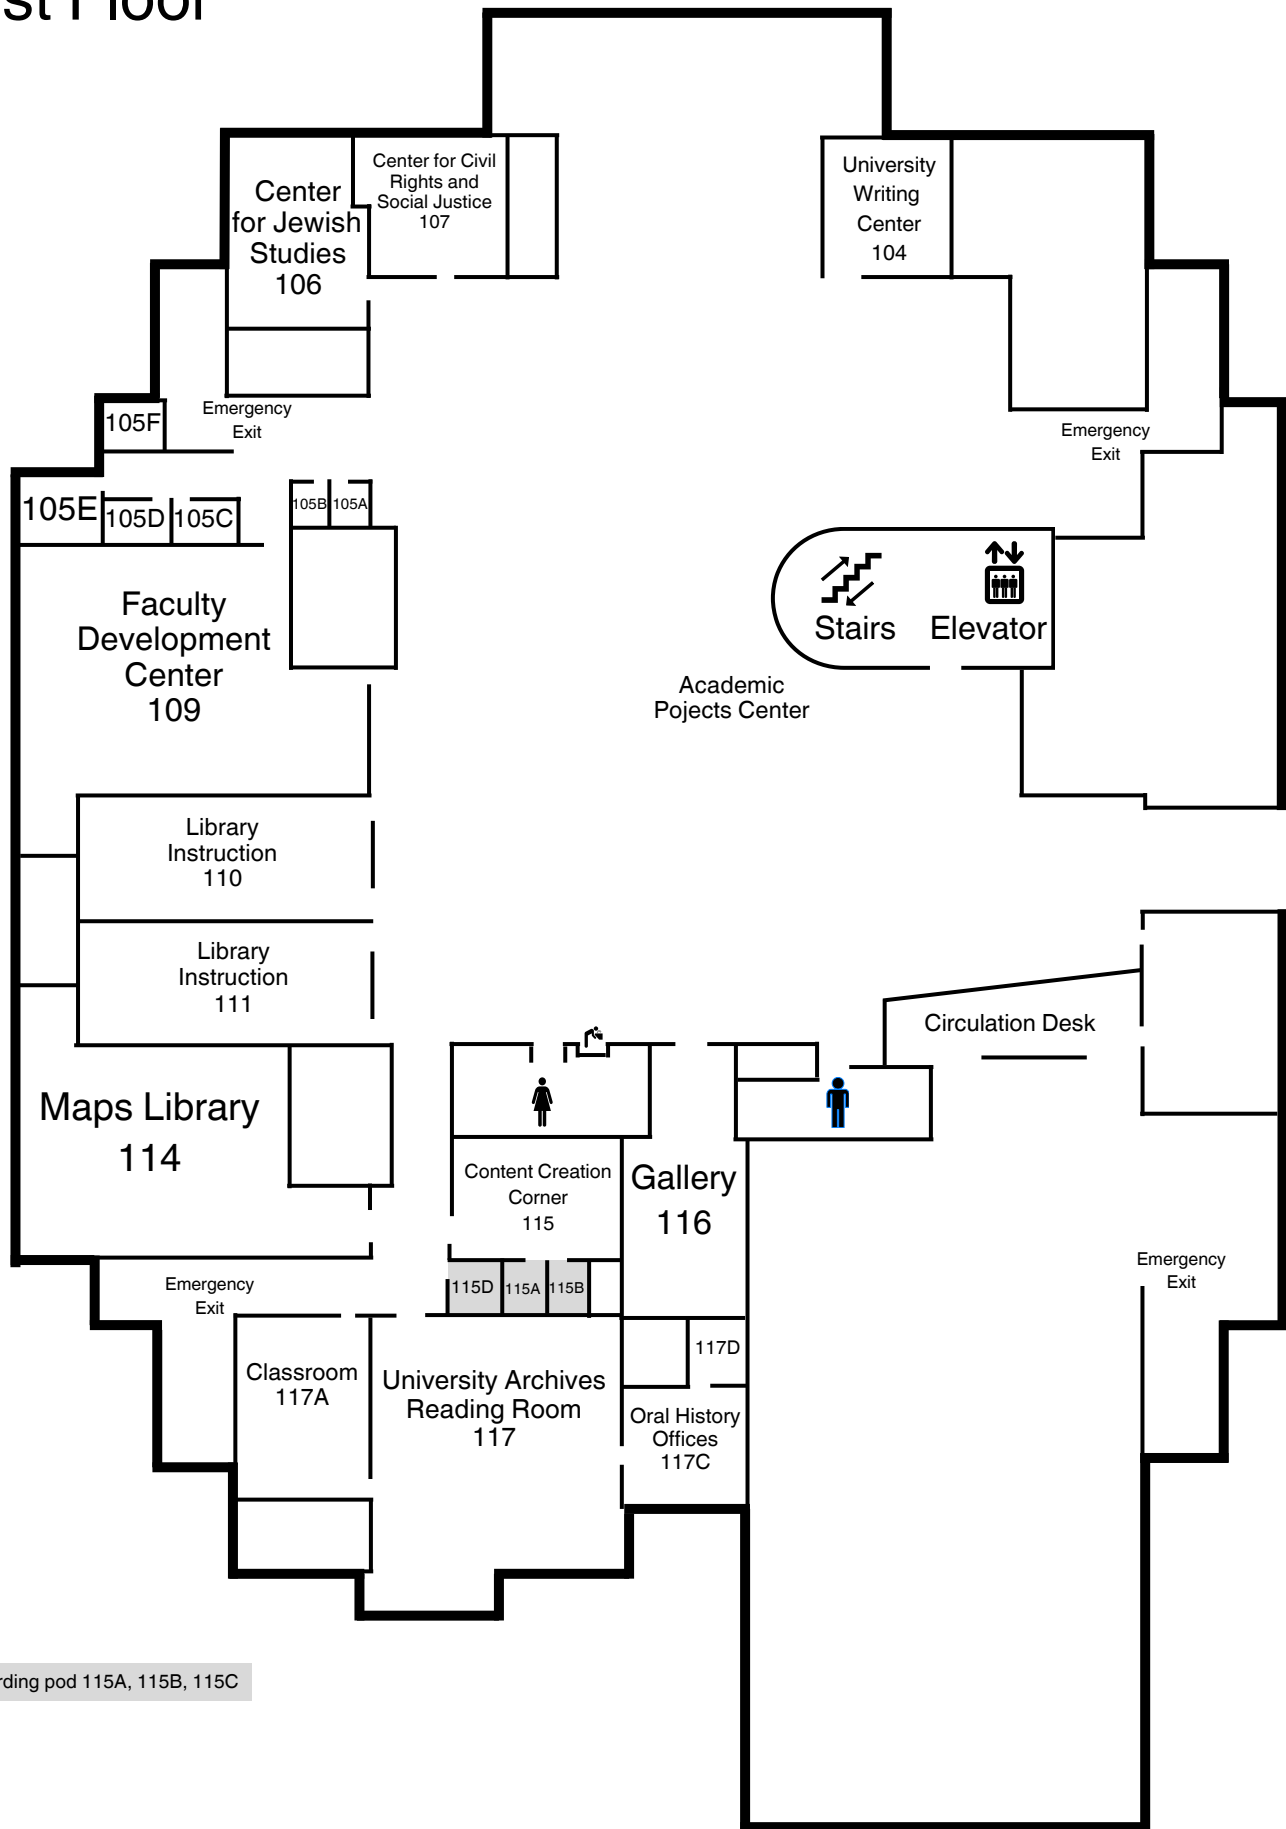

Ground Floor

First Floor

Recording pod 115A, 115B, 115C

Second Floor

- A/V Lab -- 210
- Faculty Senate -- 216
- Lactation room -- 205M
- Reflection Room -- 214E
- Women's Commission Office -- 215
- Zoom Enabled Collaboration Rooms -- 205E, 205J

Third Floor