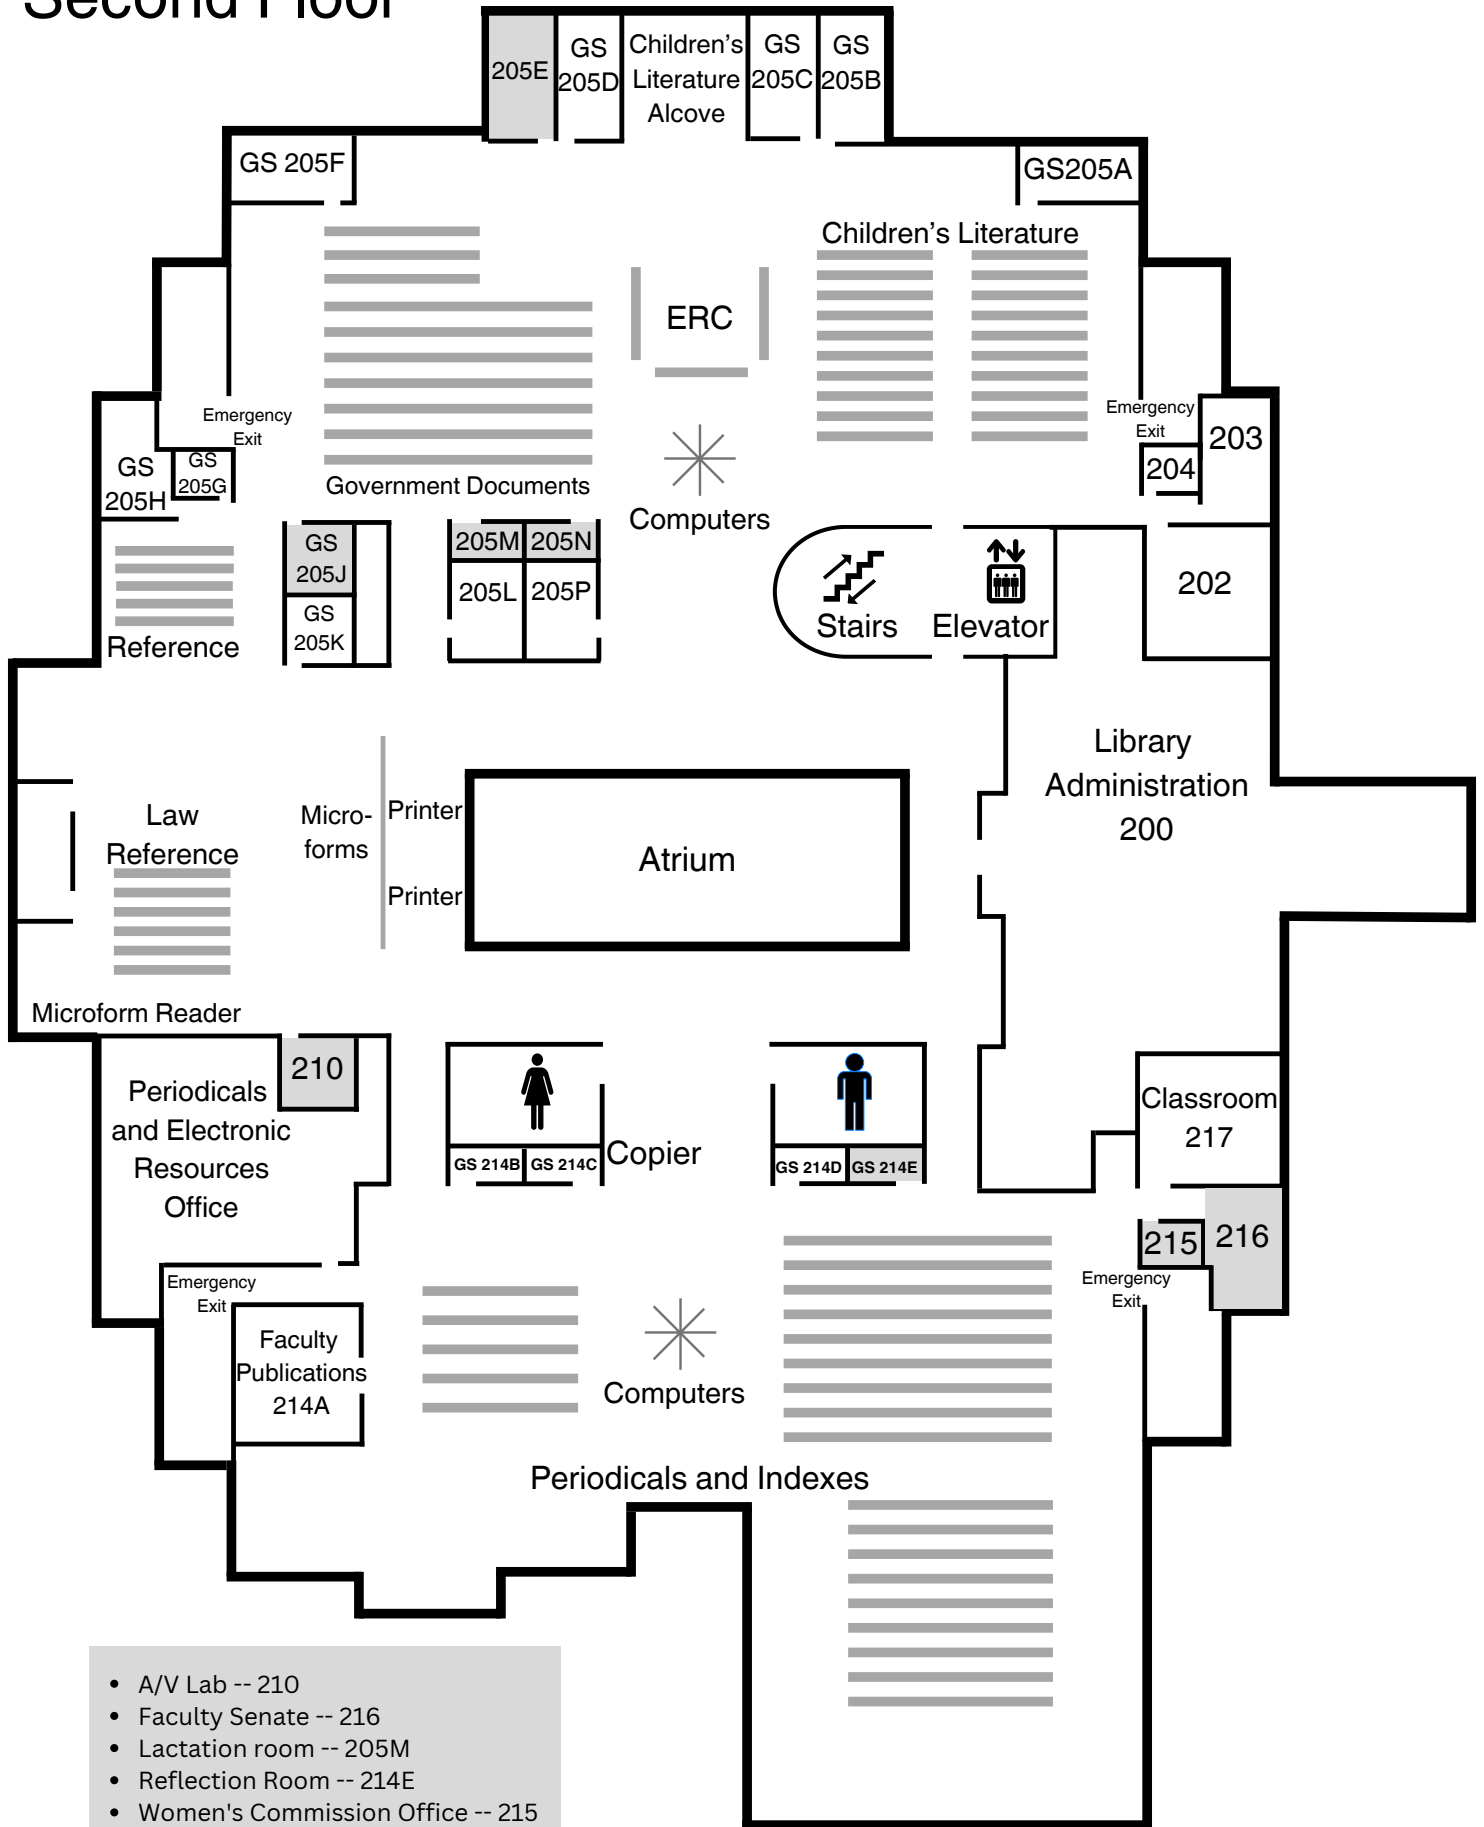

Ground Floor

First Floor

Recording pod 115A, 115B, 115C

Second Floor

- A/V Lab -- 210
- Faculty Senate -- 216
- Lactation room -- 205M
- Reflection Room -- 214E
- Women's Commission Office -- 215
- Zoom Enabled Collaboration Rooms -- 205E, 205J

Third Floor