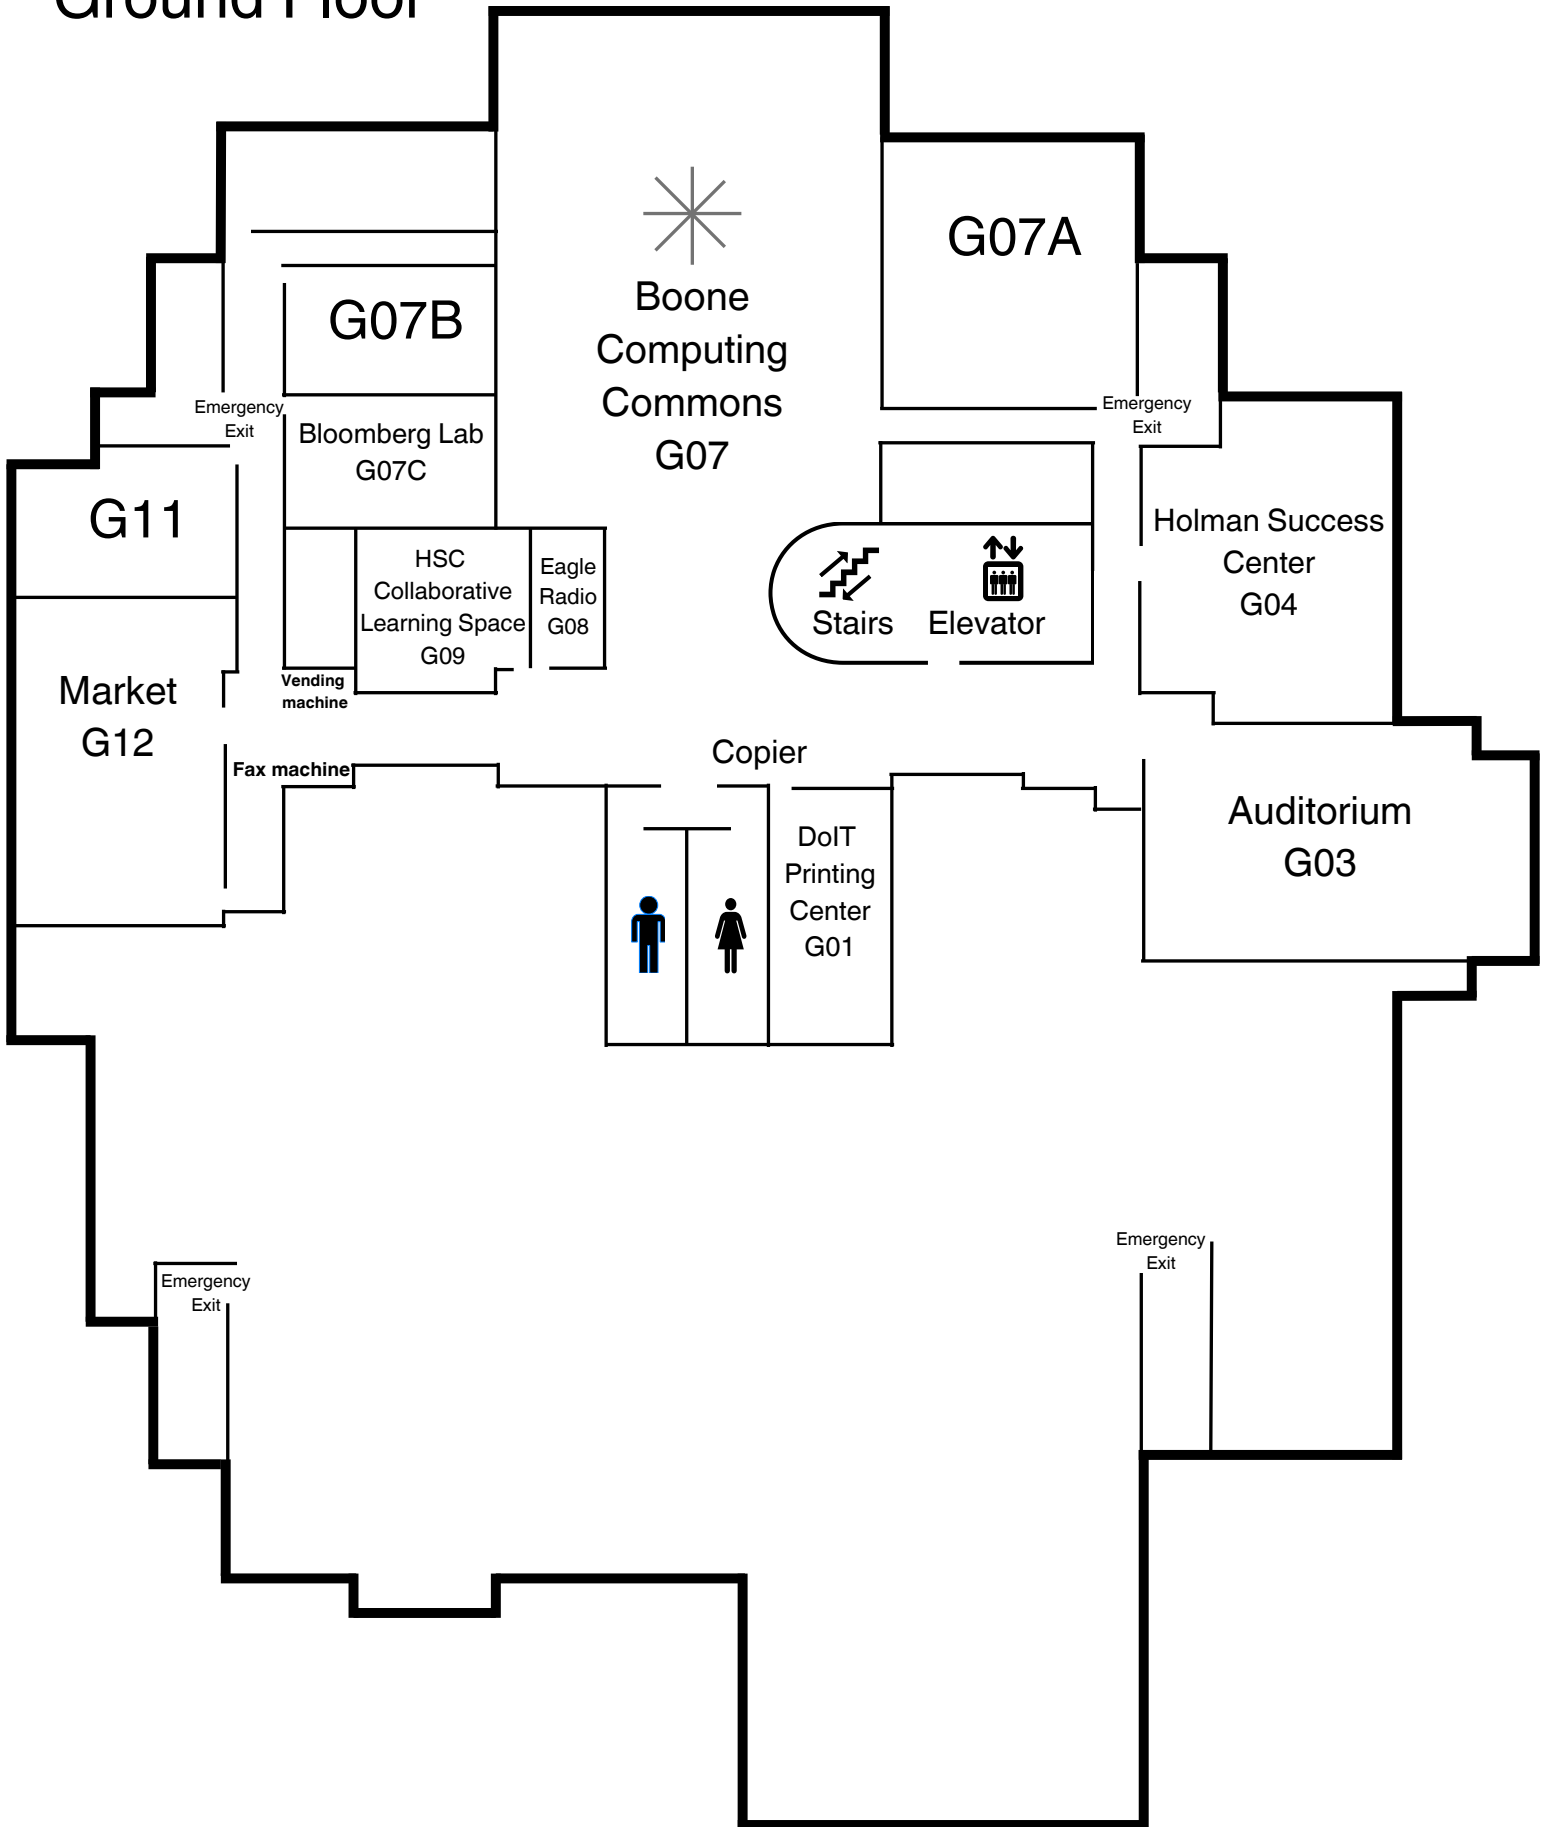

Ground Floor

First Floor

Recording pod 115A, 115B, 115C

Second Floor

- A/V Lab -- 210
- Faculty Senate -- 216
- Lactation room -- 205M
- Reflection Room -- 214E
- Women's Commission Office -- 215
- Zoom Enabled Collaboration Rooms -- 205E, 205J

Third Floor