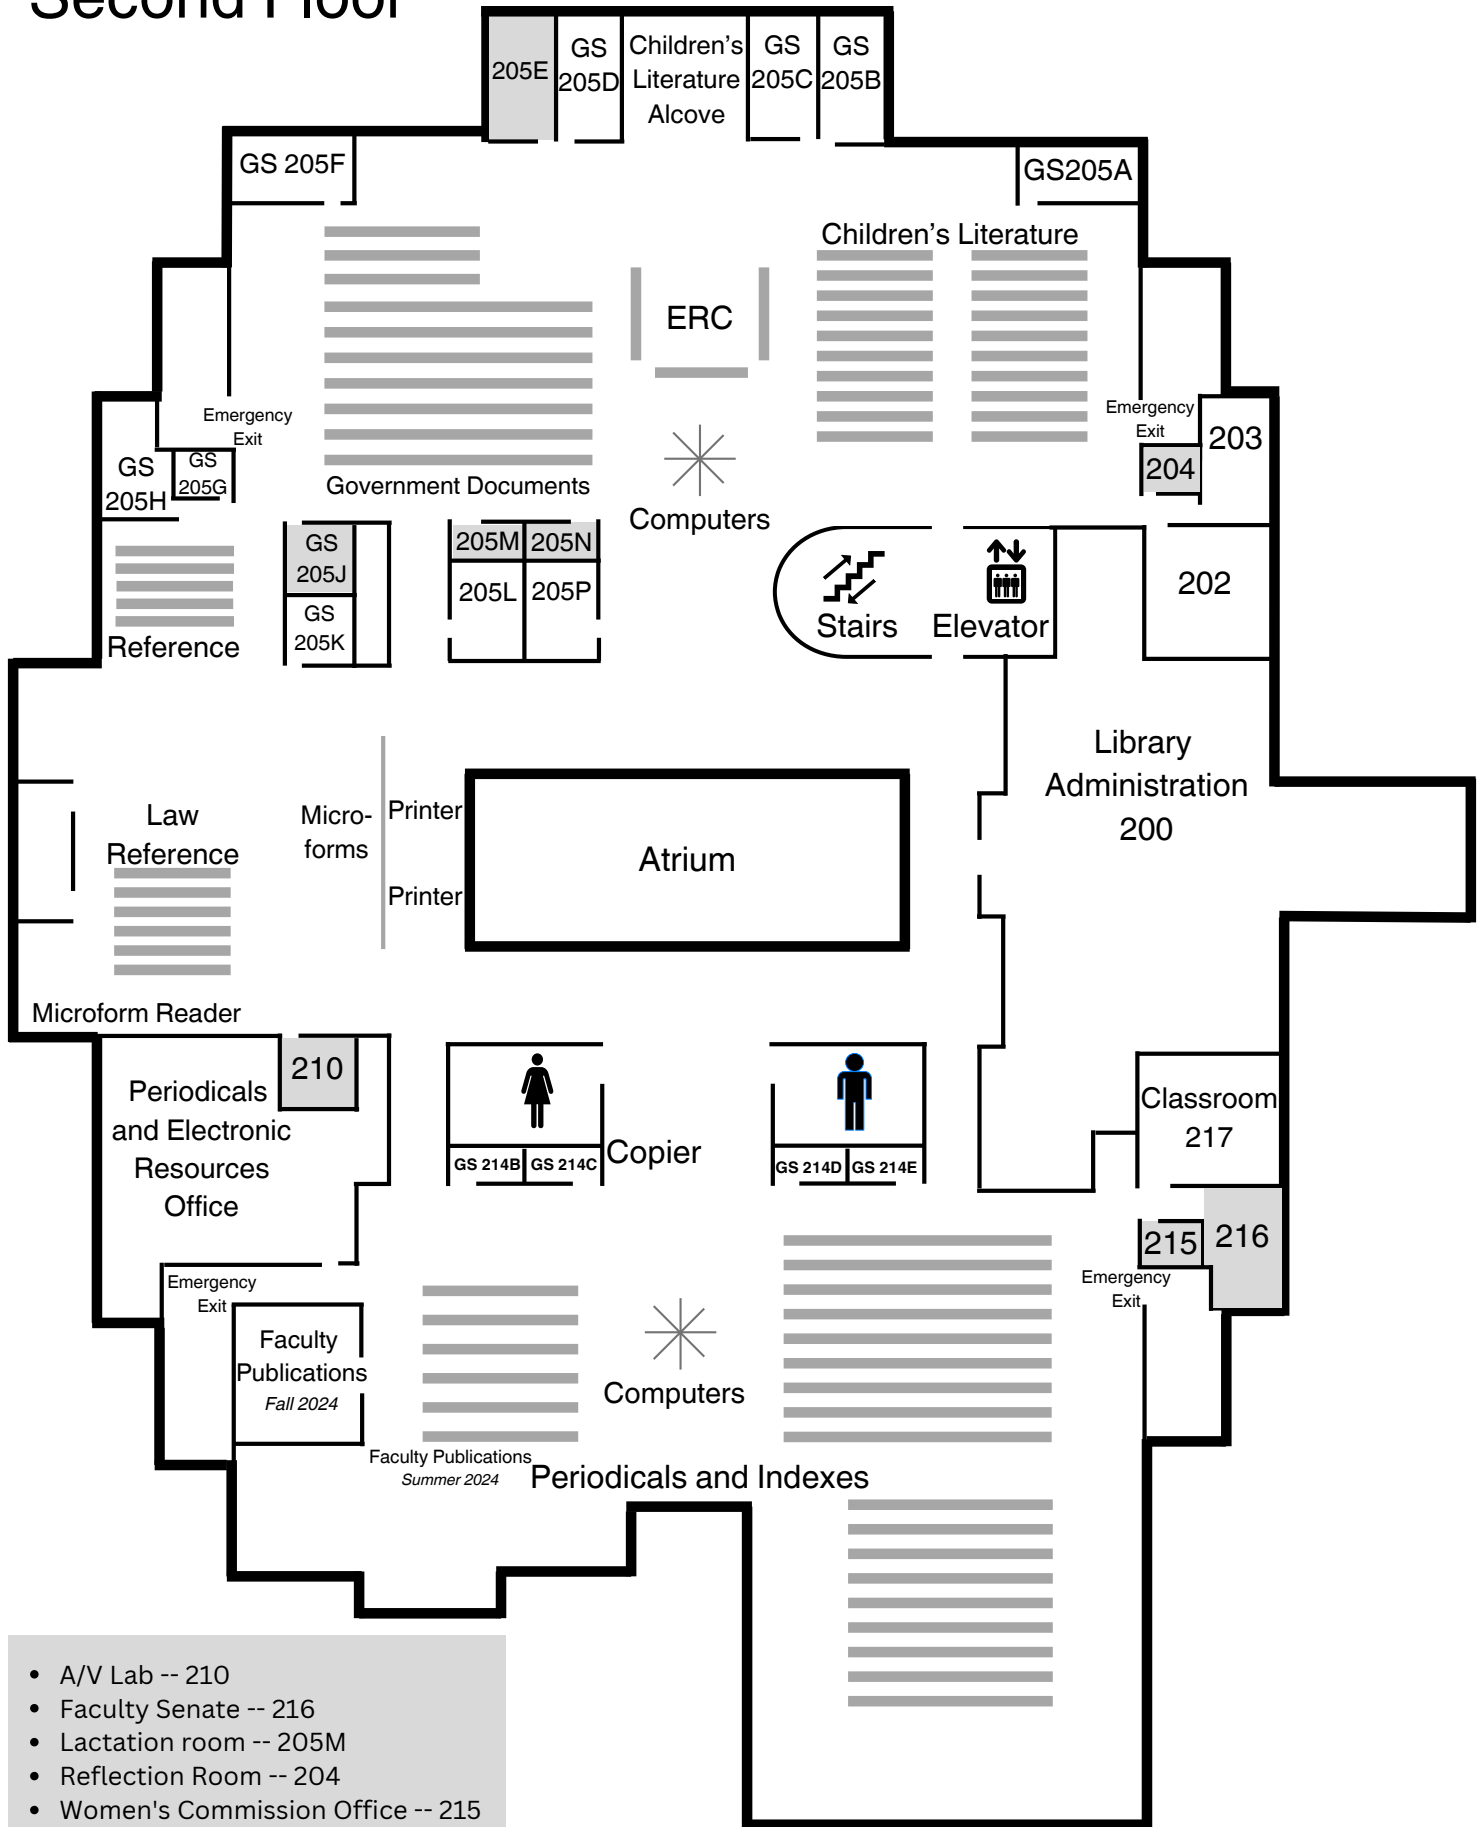

# Ground Floor

# First Floor

*During renovations*

*Summer 2024*

# Second Floor

- A/V Lab -- 210
- Faculty Senate -- 216
- Lactation room -- 205M
- Reflection Room -- 204
- Women's Commission Office -- 215
- Zoom Enabled Collaboration Rooms -- 205E, 205J

# Third Floor