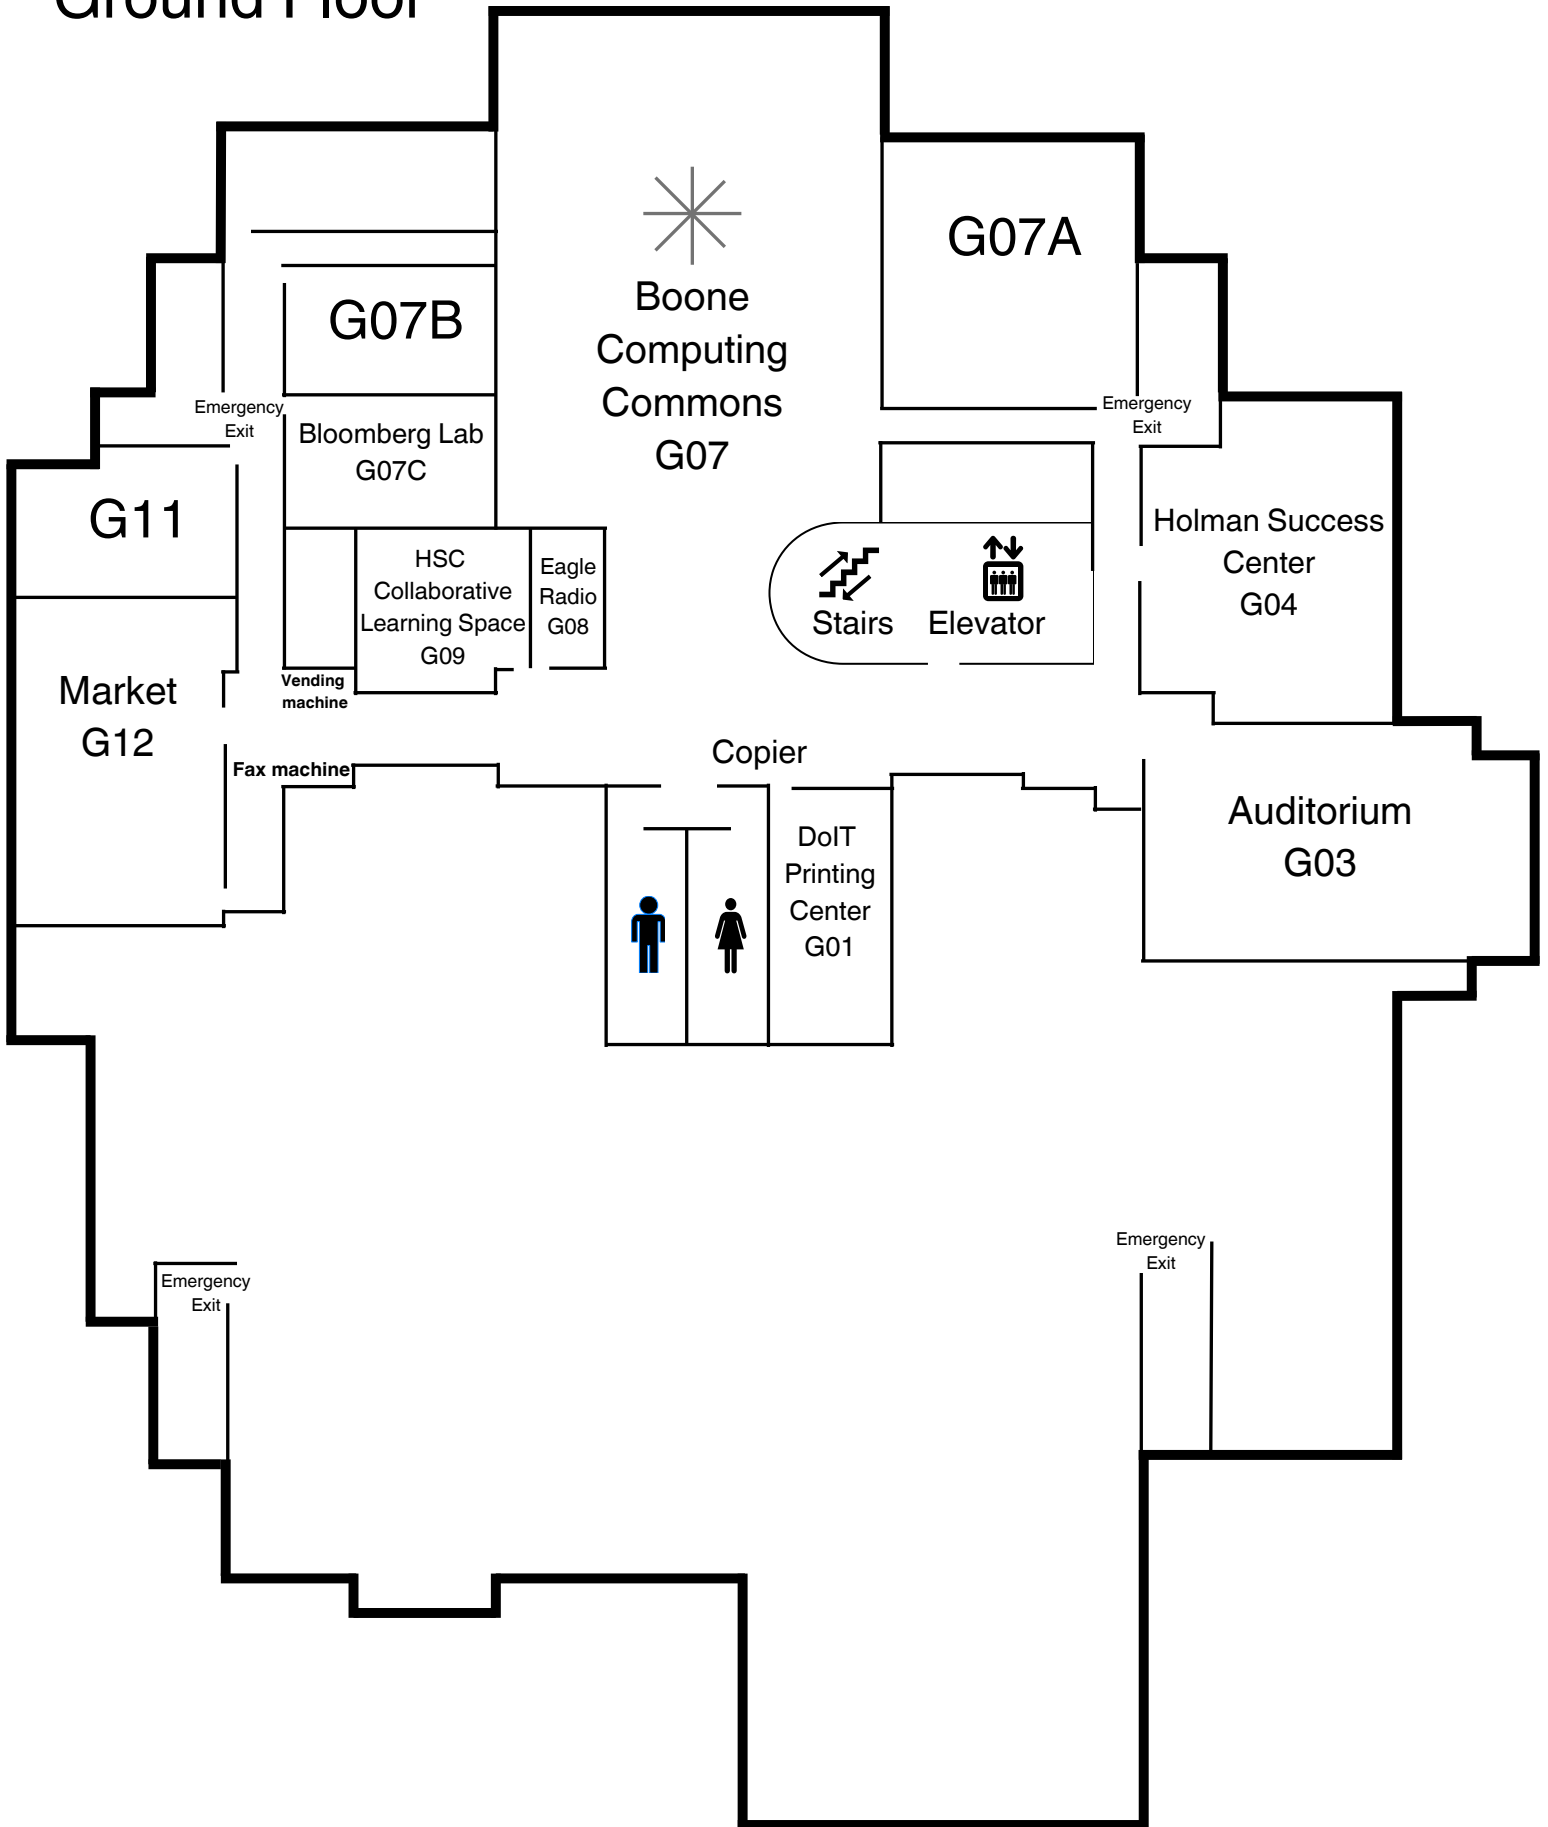

# Ground Floor

# First Floor

*During renovations*

*Summer 2024*

# Second Floor

- A/V Lab -- 210
- Faculty Senate -- 216
- Lactation room -- 205M
- Reflection Room -- 204
- Women's Commission Office -- 215
- Zoom Enabled Collaboration Rooms -- 205E, 205J

# Third Floor