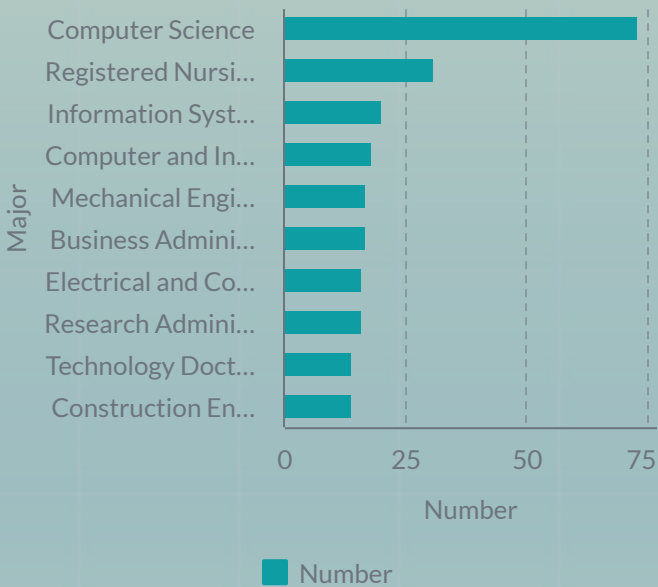

Gender

Gender	Population
Male	310
Female	289

Degree Level

Course	Number
Bachelors	391
Masters	184
Doctorate	22
Other	2

Top 10 Majors

Major	Number
Computer Science	73
Registered Nursing	31
Information Systems	20
Computer and Information Systems	18
Mechanical Engineering	17
Business Administration and Management	17
Electrical and Computer Engineering	16
Clinical Research Administration	16
Technology Doctorate	14
Construction Engineering	14