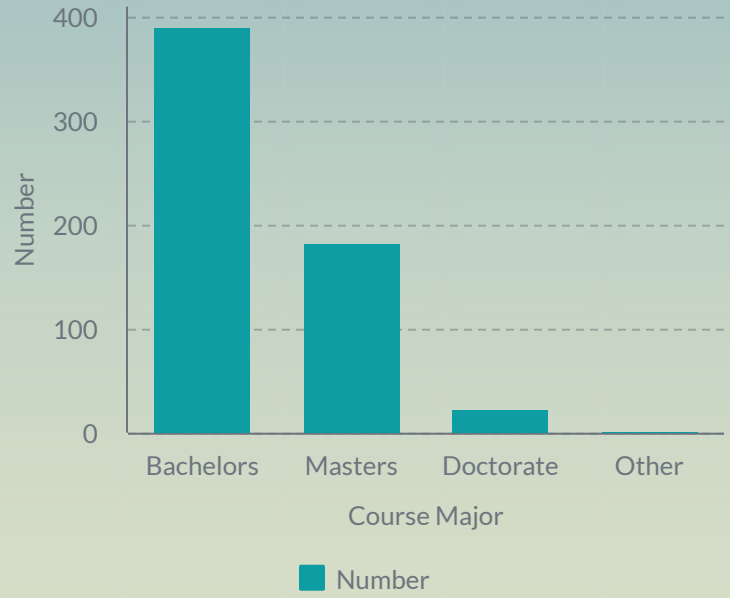

Office for International Students and Scholars Country Statistics For Fall 2023

Total Number of Non Immigrant Students

599

Total Number of Countries

83

Students Per Country

India	134	Cameroon	3	Costa Rica	1
Canada	47	Germany	3	Czech Republic	1
Jordan	32	Jamaica	3	Cambodia	1
South Korea	30	Turkey	3	Ecuador	1
Nigeria	27	Ukraine	3	Gabon	1
Bangladesh	24	West Bank	3	Gambia	1
Ghana	23	Yemen	3	Georgia	1
China	22	Argentina	2	Guyana	1
Nepal	17	Denmark	2	Israel	1
Saudi Arabia	16	France	2	Kenya	1
Mexico	15	Guatemala	2	Libya	1
Pakistan	14	Macedonia	2	Mongolia	1
Lebanon	13	Oman	2	Netherland	1
Egypt	10	Portugal	2	Norway	1
Taiwan	10	Romania	2	Peru	1
Ethiopia	8	Russia,	2	Philippines	1
Iran	7	South Africa	2	Poland	1
Brazil	7	Sri Lanka	2	Rwanda	1
Vietnam	7	Uzbekistan	2	Serbia	1
Kenya	6	Afghanistan	1	Slovenia	1
Uganda	6	Australia	1	Spain	1
Spain	6	Austria	1	Sweden	1
Albania	4	Bahamas	1	Switzerland	1
Greece	4	Bahrain	1	Syria	1
Japan	4	Bulgaria	1	Tajikistan	1
Malaysia	4	Bolivia	1	Tanzania	1
Thailand	4	Colombia	1	Togo	1
United Kingdom	4	Congo	1		

Gender

Gender	Population
Male	310
Female	289

Degree Level

Course	Number
Bachelors	391
Masters	184
Doctorate	22
Other	2

Top 10 Majors

Major	Number
Computer Science	73
Registered Nursing	31
Information Systems	20
Computer and Information Systems	18
Mechanical Engineering	17
Business Administration and Management	17
Electrical and Computer Engineering	16
Clinical Research Administration	16
Technology Doctorate	14
Construction Engineering	14