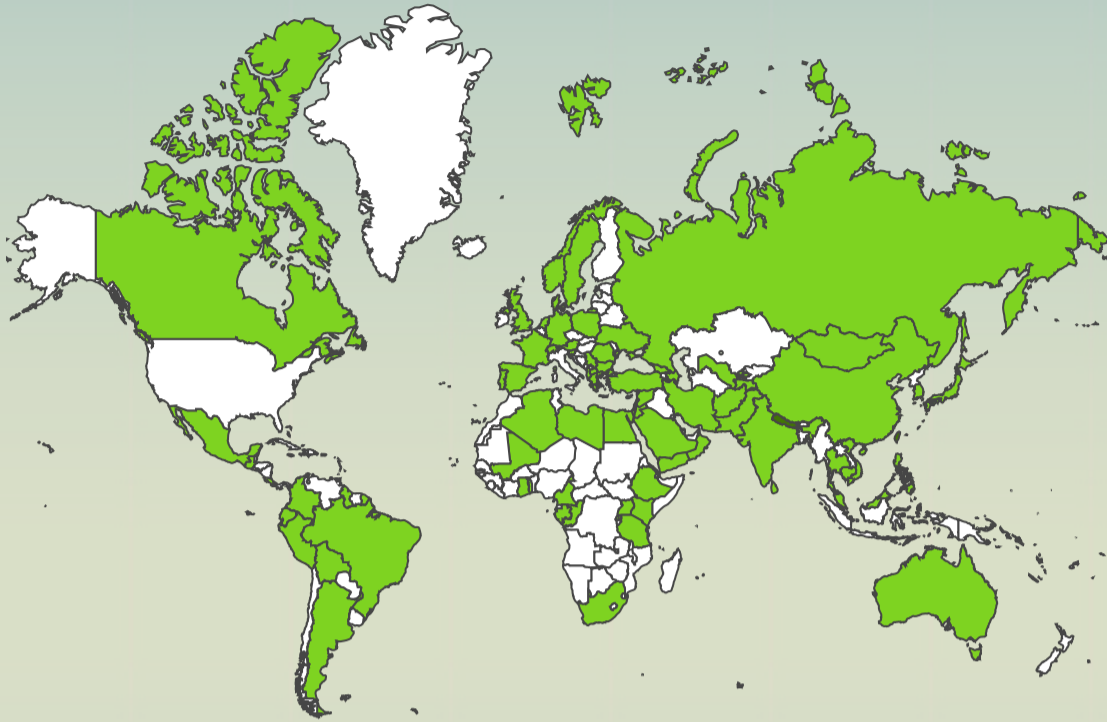

Office for International Students and Scholars Country Statistics For Fall 2023

Total Number of Non Immigrant Students

599

Total Number of Countries

83

Students Per Country

India	134	Cameroon	3	Costa Rica	1
Canada	47	Germany	3	Czech Republic	1
Jordan	32	Jamaica	3	Cambodia	1
South Korea	30	Turkey	3	Ecuador	1
Nigeria	27	Ukraine	3	Gabon	1
Bangladesh	24	West Bank	3	Gambia	1
Ghana	23	Yemen	3	Georgia	1
China	22	Argentina	2	Guyana	1
Nepal	17	Denmark	2	Israel	1
Saudi Arabia	16	France	2	Kenya	1
Mexico	15	Guatemala	2	Libya	1
Pakistan	14	Macedonia	2	Mongolia	1
Lebanon	13	Oman	2	Netherland	1
Egypt	10	Portugal	2	Norway	1
Taiwan	10	Romania	2	Peru	1
Ethiopia	8	Russia,	2	Philippines	1
Iran	7	South Africa	2	Poland	1
Brazil	7	Sri Lanka	2	Rwanda	1
Vietnam	7	Uzbekistan	2	Serbia	1
Kenya	6	Afghanistan	1	Slovenia	1
Uganda	6	Australia	1	Spain	1
Spain	6	Austria	1	Sweden	1
Albania	4	Bahamas	1	Switzerland	1
Greece	4	Bahrain	1	Syria	1
Japan	4	Bulgaria	1	Tajikistan	1
Malaysia	4	Bolivia	1	Tanzania	1
Thailand	4	Colombia	1	Togo	1
United Kingdom	4	Congo	1		