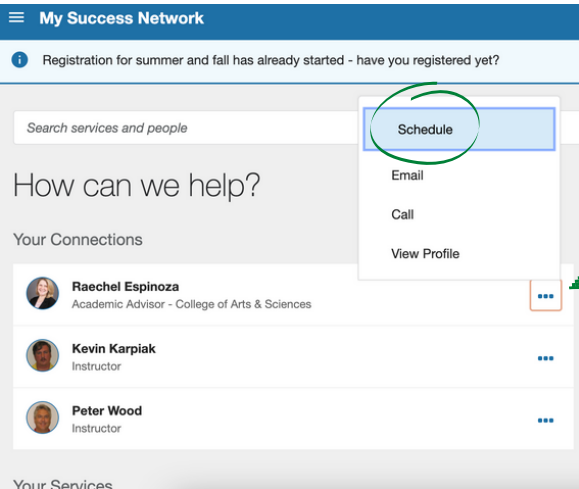

Open menu by clicking this icon!

Add your cell # to get texts!

Alternate Email ☐ Click the icon to see how!

8885551212@txt.att.net

☒ Send notifications to my alternate email address
[Edit Notification Preferences](#)

Find instructors, advisors, & campus resources!

- My Success Network
- Upcoming
- Tell us about yourself
- Dashboard
- Messages
- Plans
- Courses
- Raise Your Hand
- History

Help us get to know you & your needs!
(fill out the survey)

See requirements of your success plans.
(if you are on one)

Ask for help!

Schedule appointments with most Academic Advisors!

STUDENT GUIDE
Questions: starfish@emich.edu